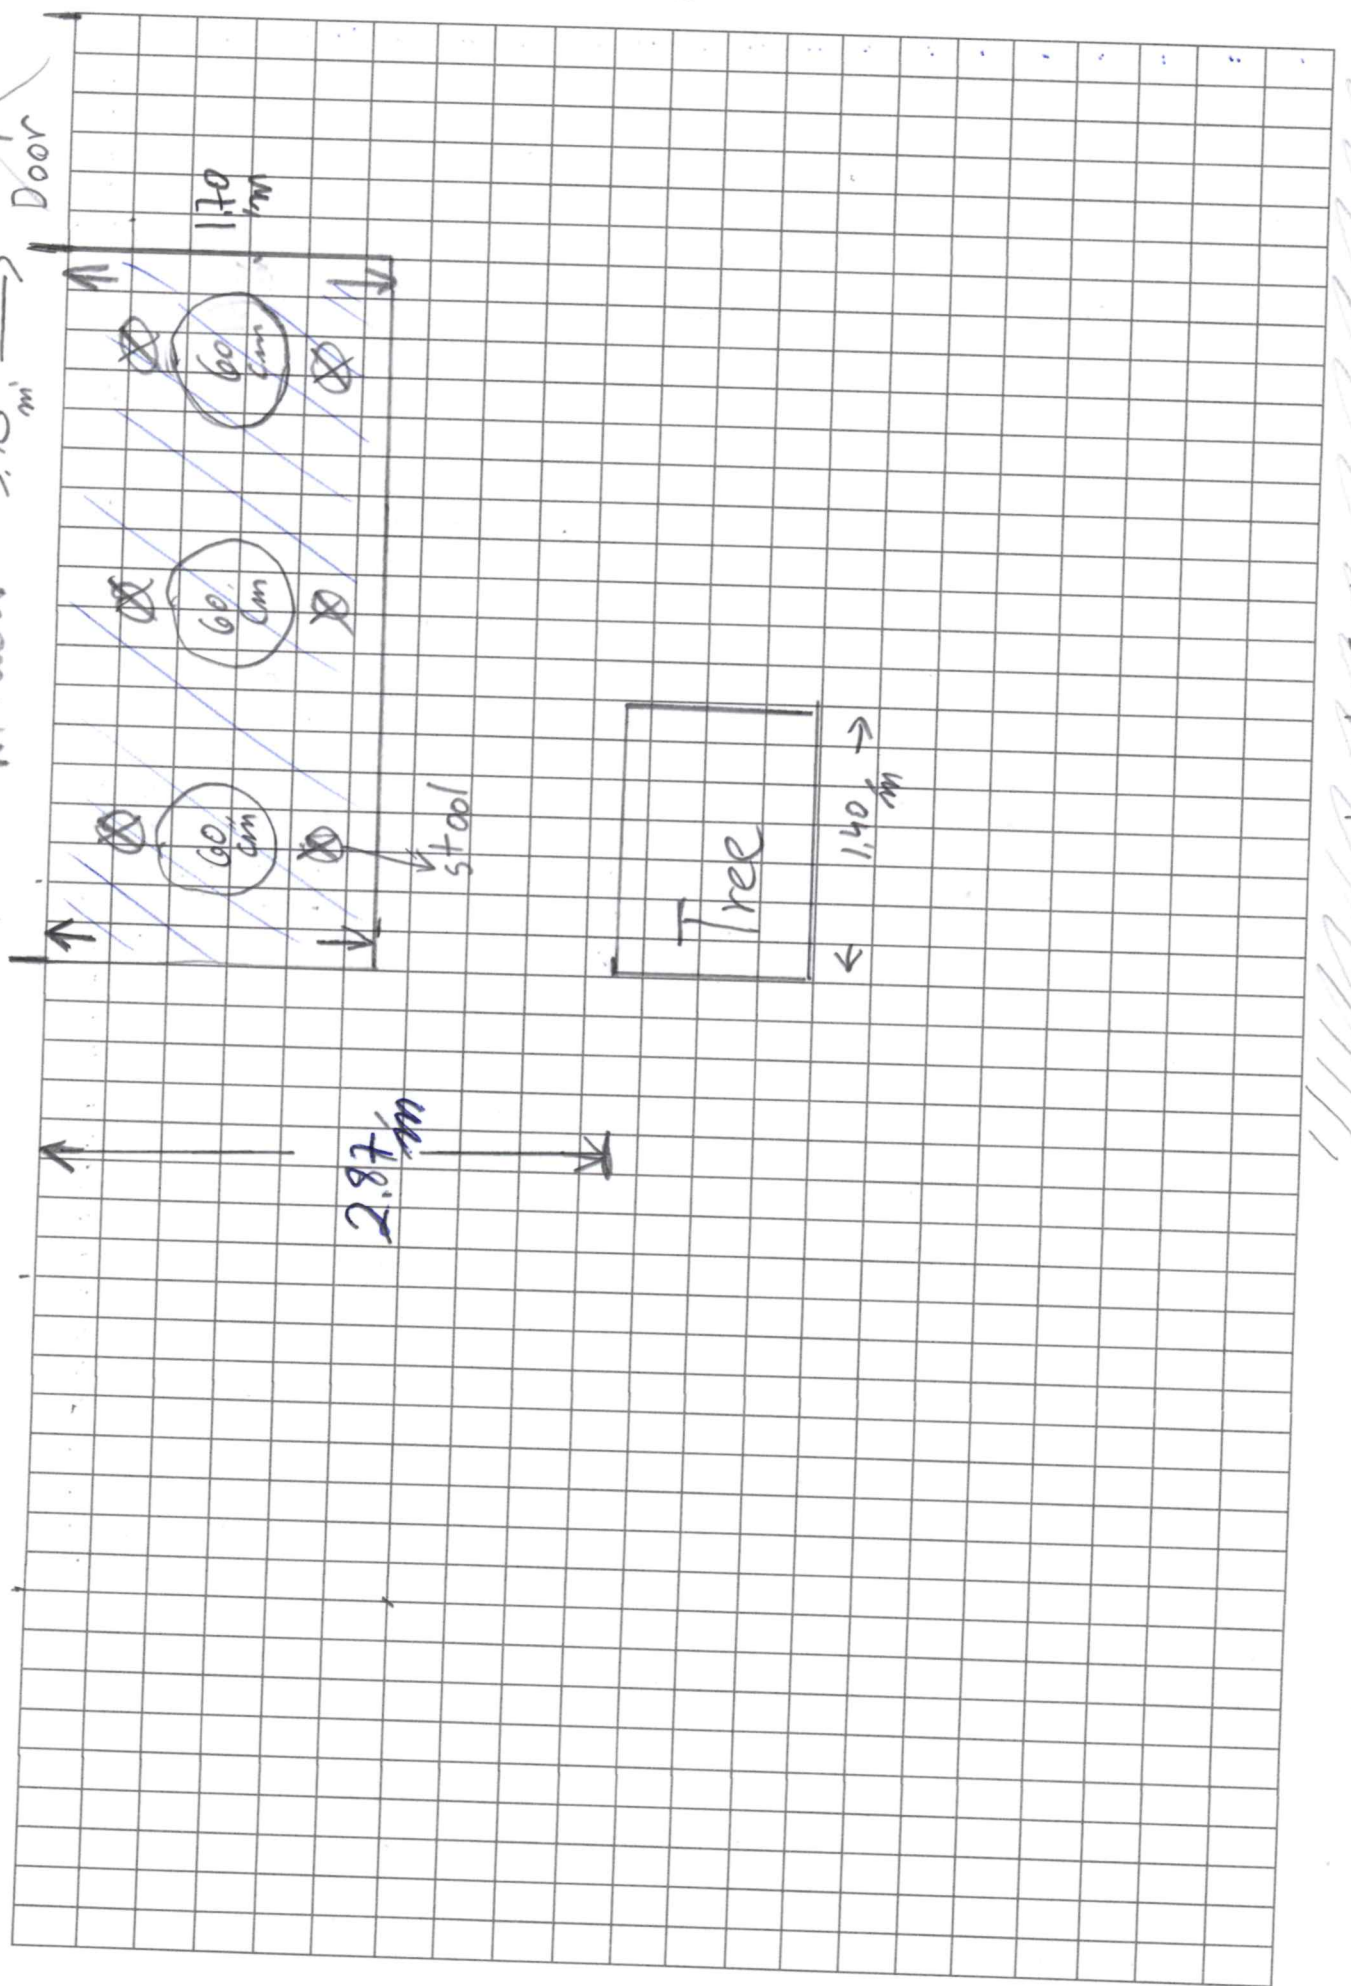

Shop 1m →

Window 3.40m →

Shop Door

6.47m

1.70m

60cm

60cm

60cm

stool

Tree

1.40m

2.87m

street curb