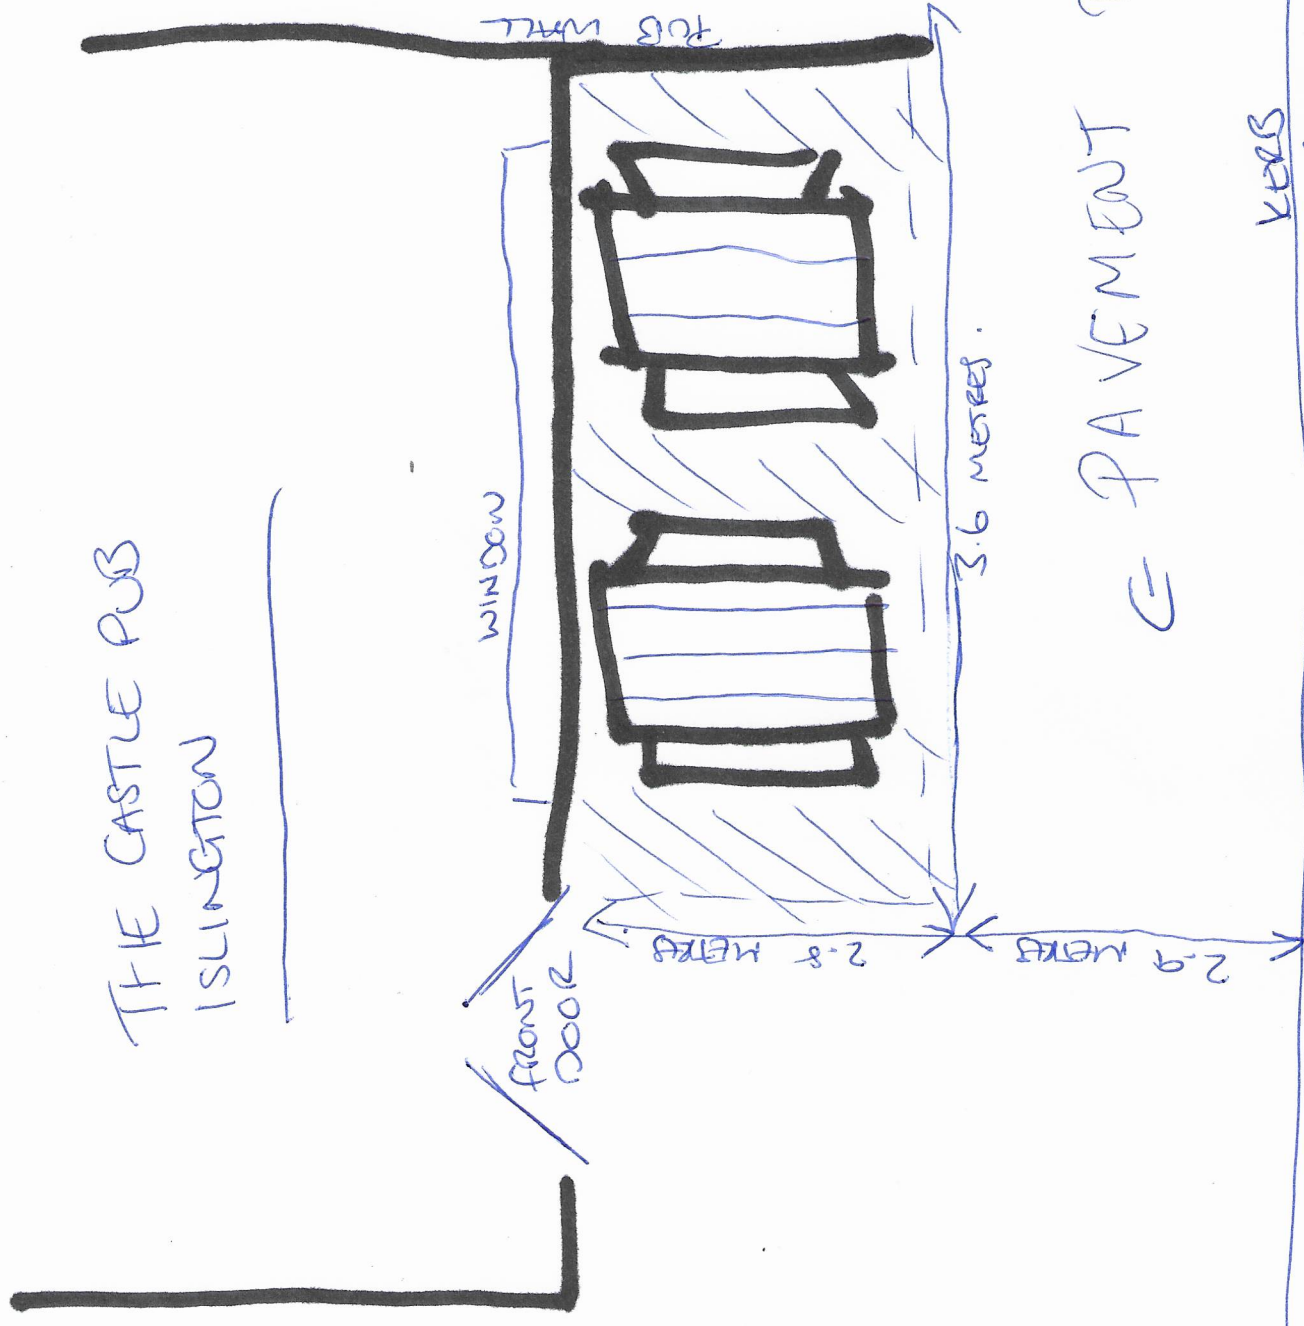

BRACON ST.

THE CASTLE PUB
ISLINGTON

KEY

////// = PROPOSED AREA

= 6 SEATER
= 4-PERAM FURNITURE

PENTONVILLE RD →

KERB ROAD