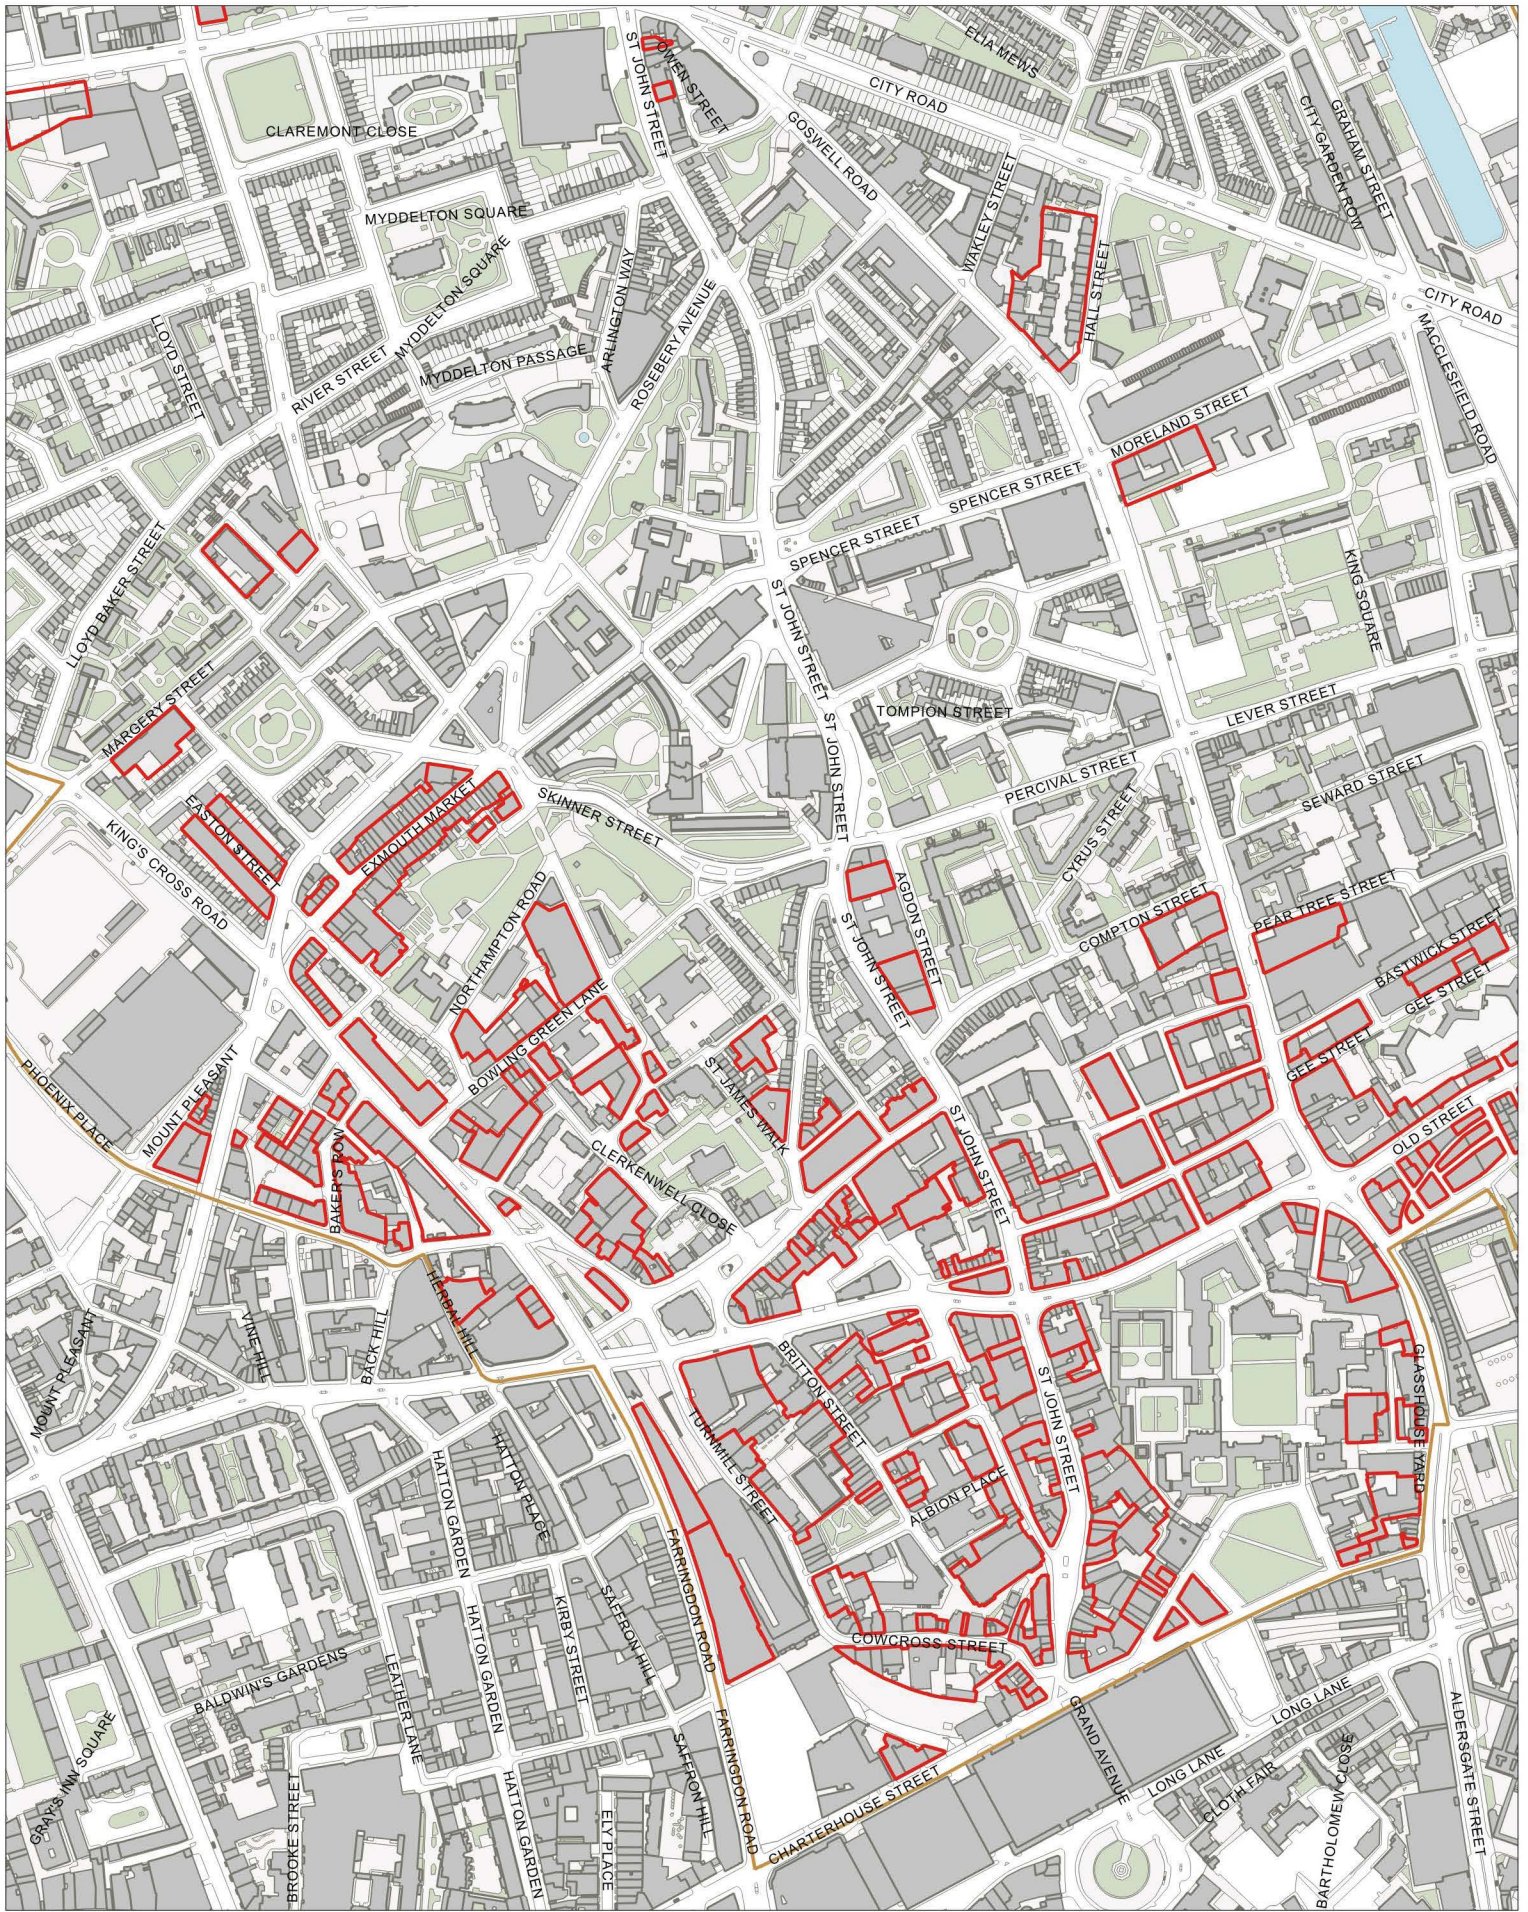

Article 4 Direction Class MA (Class E to residential) - CAZ and CAZ Fringe (map 3 of 4 - south west)

0 100 200 300 400 500 m

Contains OS data © Crown copyright and database right 2022

Article 4 Direction Class MA (Class E to residential)

□ CAZ and CAZ Fringe