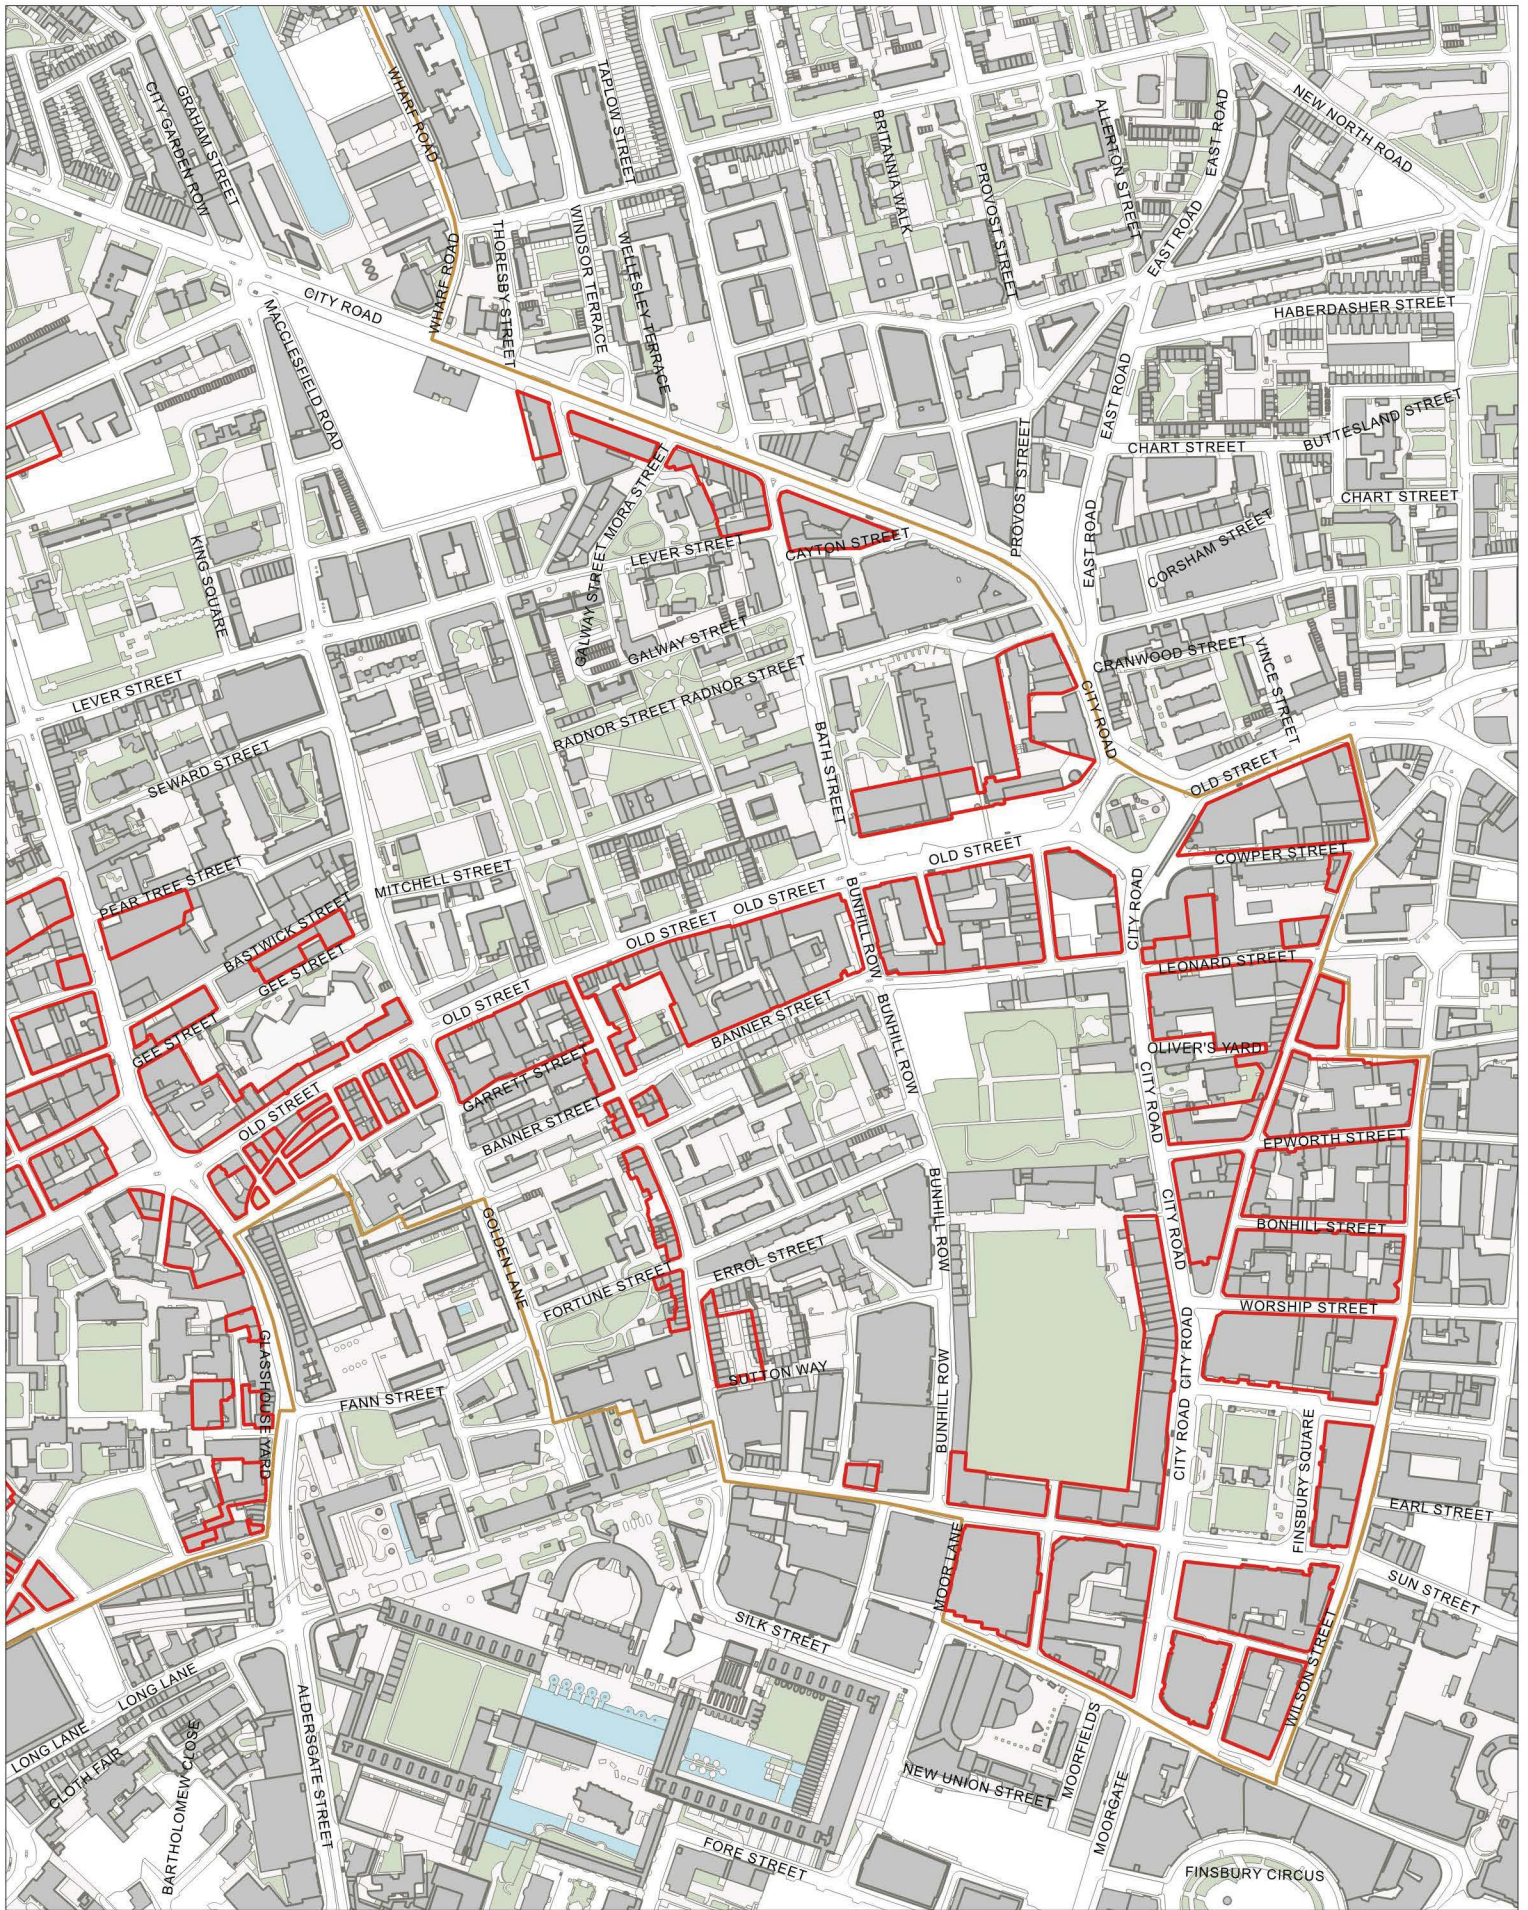

Article 4 Direction Class MA (Class E to residential) - CAZ and CAZ Fringe (map 4 of 4 - south east)

0 100 200 300 400 500 m

Contains OS data © Crown copyright and database right 2022

Article 4 Direction Class MA (Class E to residential)

CAZ and CAZ Fringe