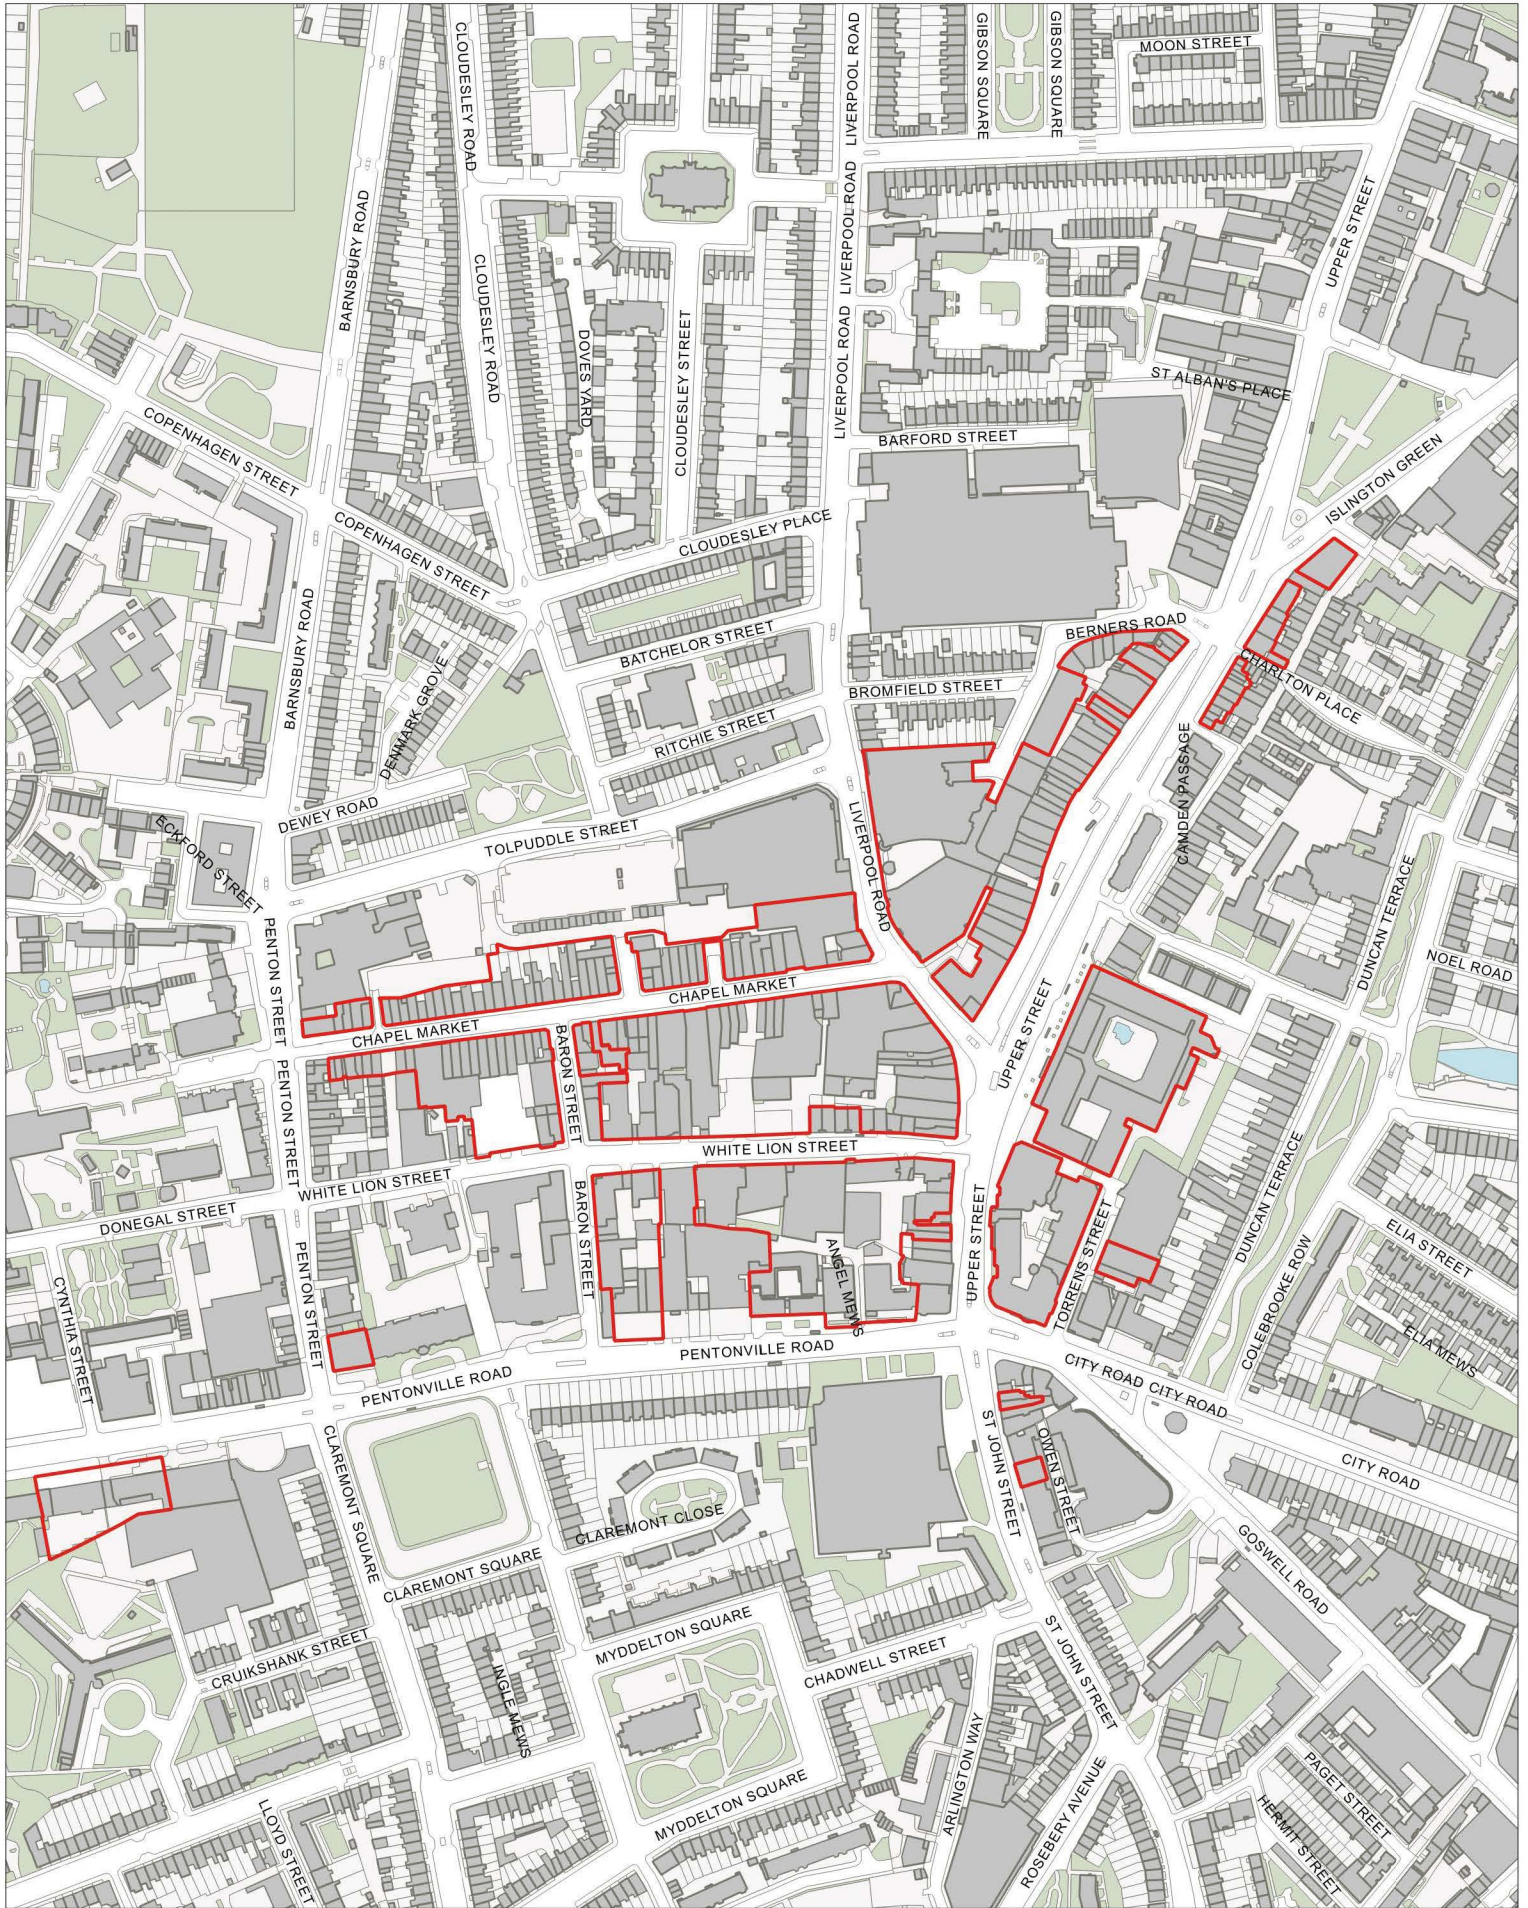

Article 4 Direction Class MA (Class E to residential) - CAZ and CAZ Fringe (map 2 of 4 - north east)

0 100 200 300 400 500 m

Contains OS data © Crown copyright and database right 2022

Article 4 Direction Class MA (Class E to residential)

□ CAZ and CAZ Fringe