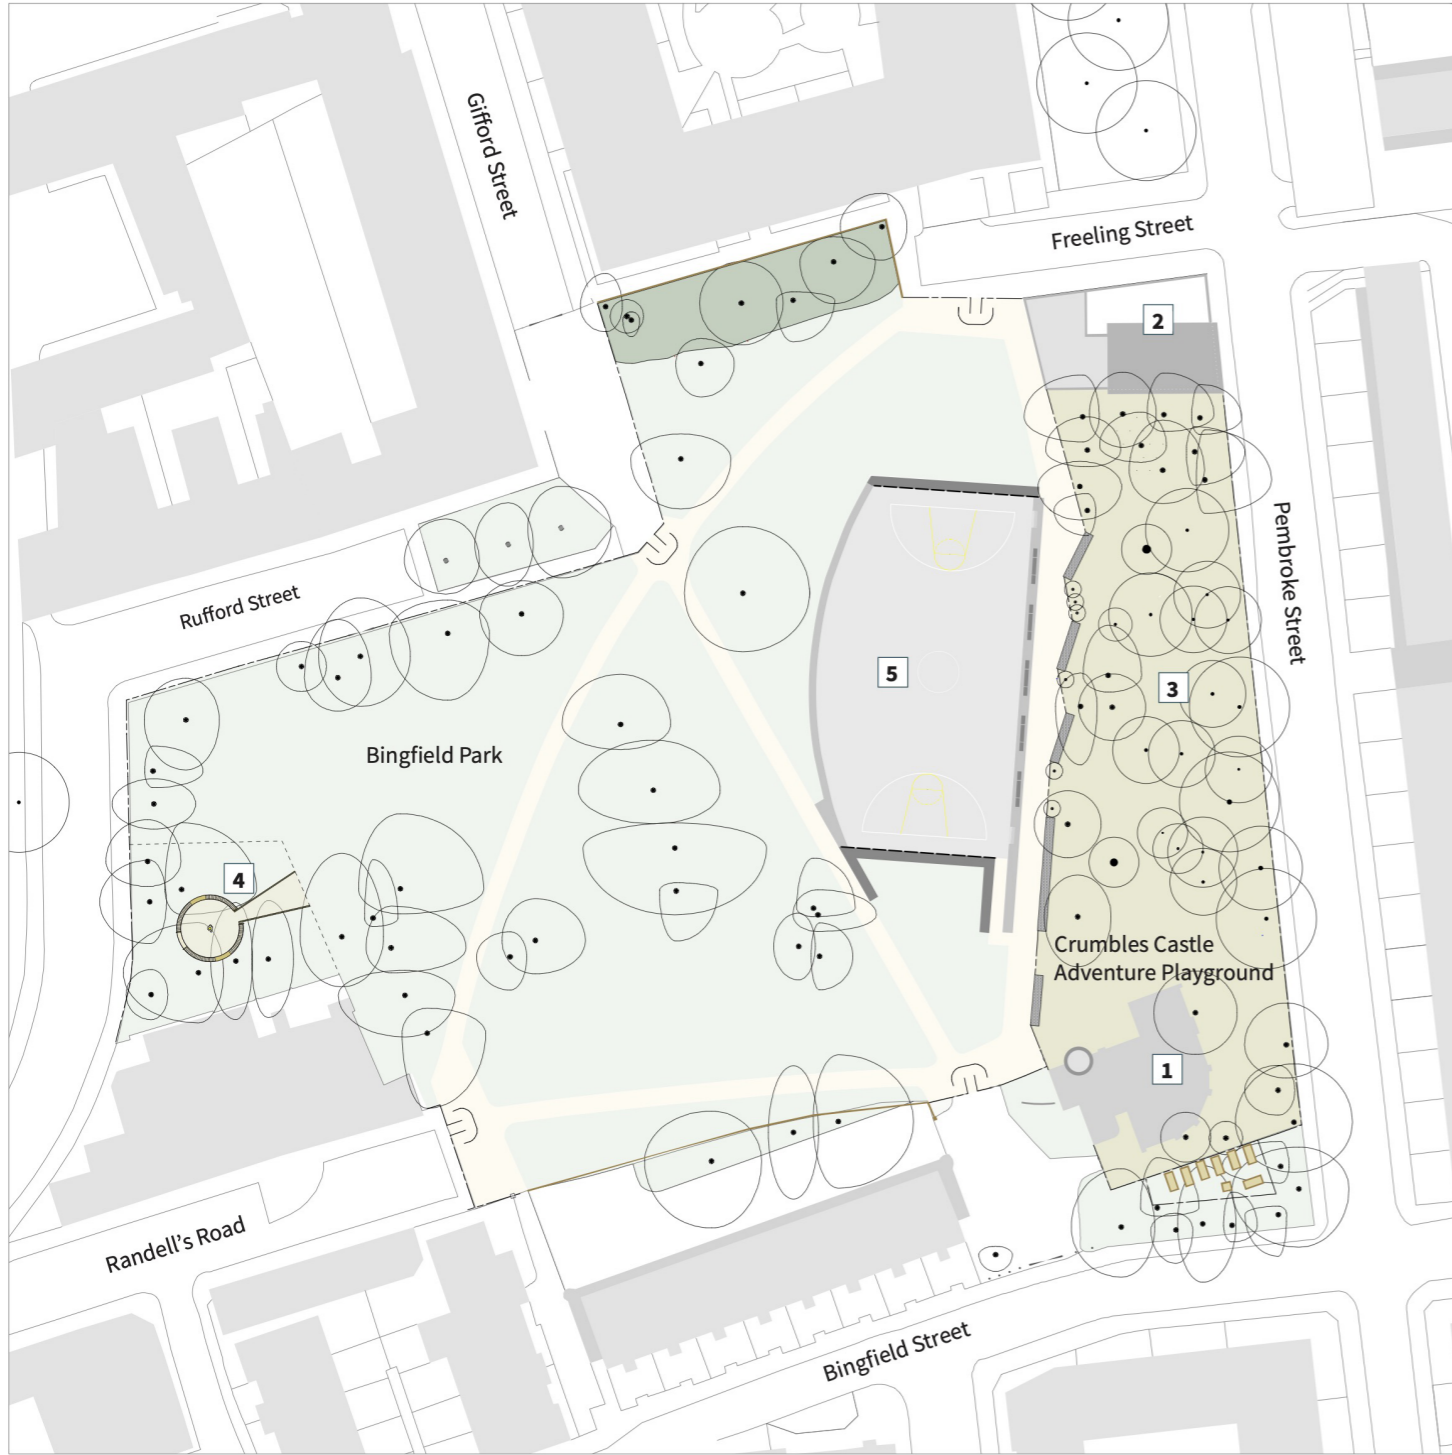

# Existing Plan

-  Existing trees
-  Grass
-  Planting
-  Footpaths

- 1** Crumbles Castle (no longer in use)
- 2** Adventure playground play building
- 3** Crumbles Castle adventure playground
- 4** Peace Garden
- 5** Hard surface sports court

An existing plan of Bingfield Park, showing the hard surface sports court, entrances, footpaths, trees and Crumbles Castle.

A view of the existing sports court from the footpath adjacent to Crumbles Castle Adventure Playground looking north.

View of the existing sports court from the footpath adjacent to the Gifford Street entrance looking south-east.