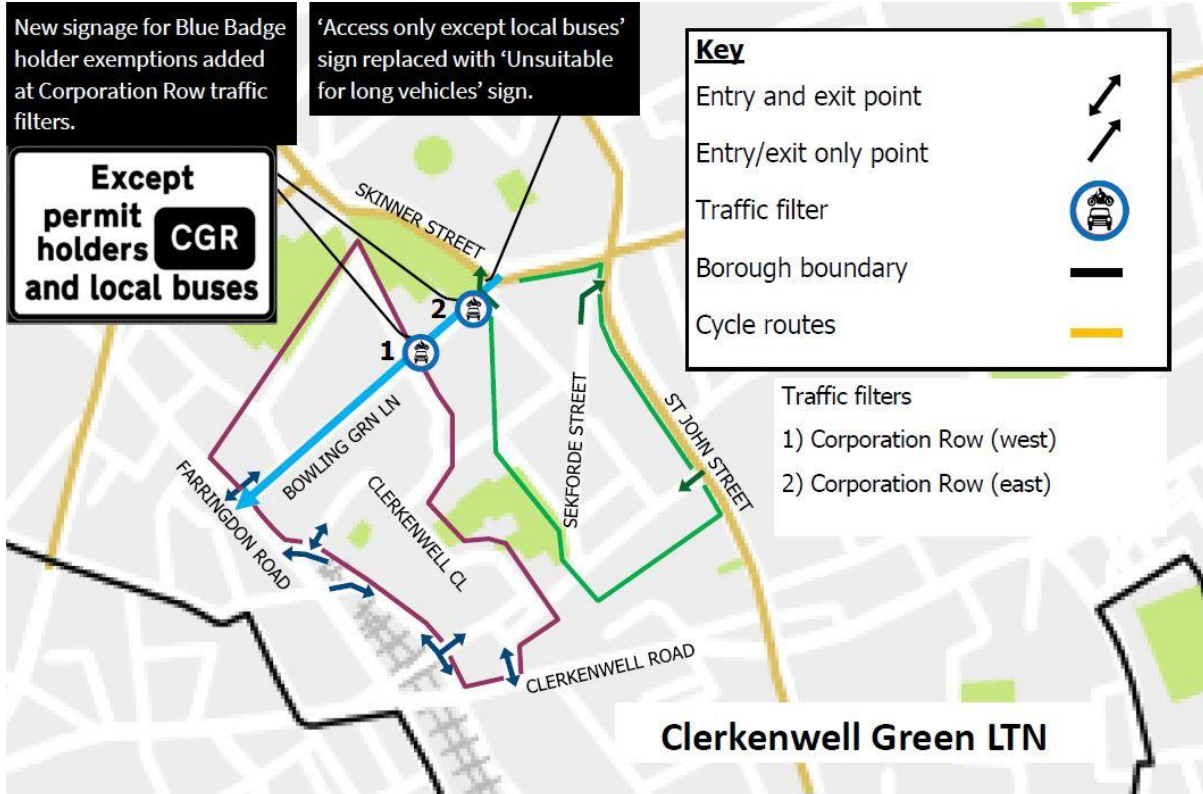

Properties in the Clerkenwell Green LTN

Blue Badge holders who live at the following addresses with a vehicle registered to this address are eligible for an CGR permit. This will allow a vehicle to pass through traffic filters displaying a plate which reads: 'Except permit holders CGR'.

The location of these filters and an image of the plate are shown on the map at the end of this document.

Street Name	Properties
Albemarle Way	All
Aylesbury Street	All
Bowling Green Lane	All
Clerkenwell Close	All
Clerkenwell Green	All
Clerkenwell Road	80 – 120 (even only); The Old Sessions House
Farringdon Lane	Peabody Terrace; 14 – 34 (even only); The Old Sessions House
Farringdon Road	58 – 66 (even only)
Hayward's Place	All
Jerusalem Passage	All
Kingsway Place	All
Newcastle Row	All
Northampton Road	All (including Catherine Griffiths Court)
Pear Tree Court	All
Robert's Place	All
Sans Walk	All
Sekforde Street	All
Skinner Street	35 – 49 (odd only)
St James's Walk	All
St John Street	111 – 227 (odd only)
St John's Square	36 – 59 (all numbers)
Woodbridge Street	All
Pine Street (but access from Northampton Street)	Finsbury Health Centre 17

New signage for Blue Badge holder exemptions added at Corporation Row traffic filters.

'Access only except local buses' sign replaced with 'Unsuitable for long vehicles' sign.

Except permit holders CGR and local buses

Key

- Entry and exit point 
- Entry/exit only point 
- Traffic filter 
- Borough boundary 
- Cycle routes 

Traffic filters
1) Corporation Row (west)
2) Corporation Row (east)

Clerkenwell Green LTN