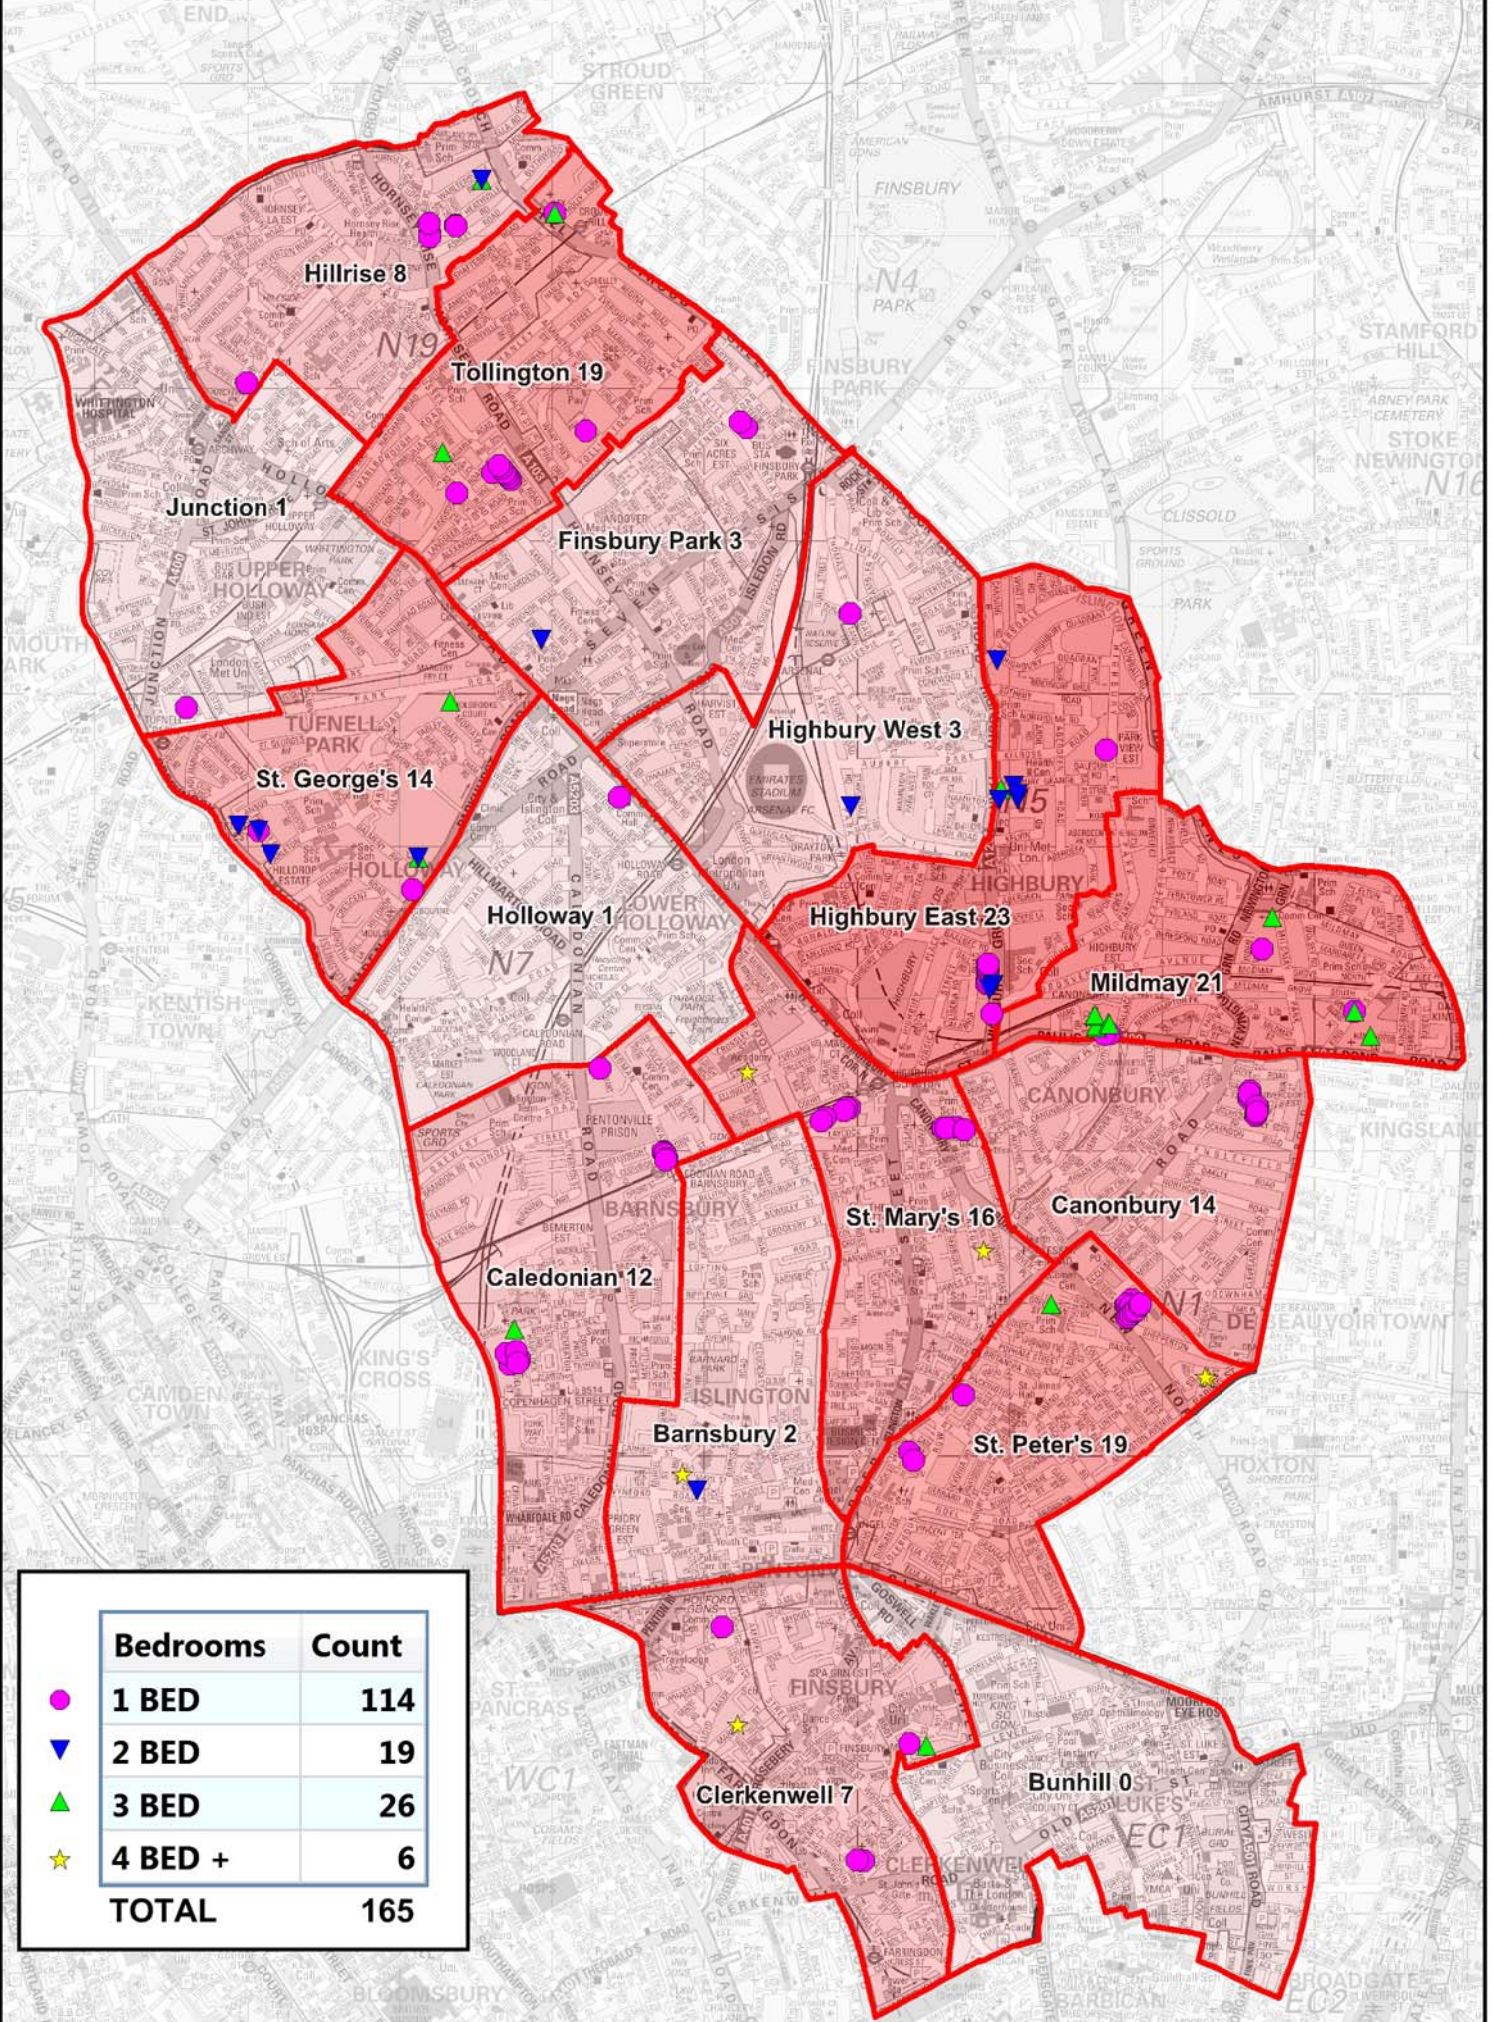

# Number of Council adapted stock – Mobility homes only (Oct 2017)

Bedrooms	Count
1 BED	114
2 BED	19
3 BED	26
4 BED +	6
<b>TOTAL</b>	<b>165</b>