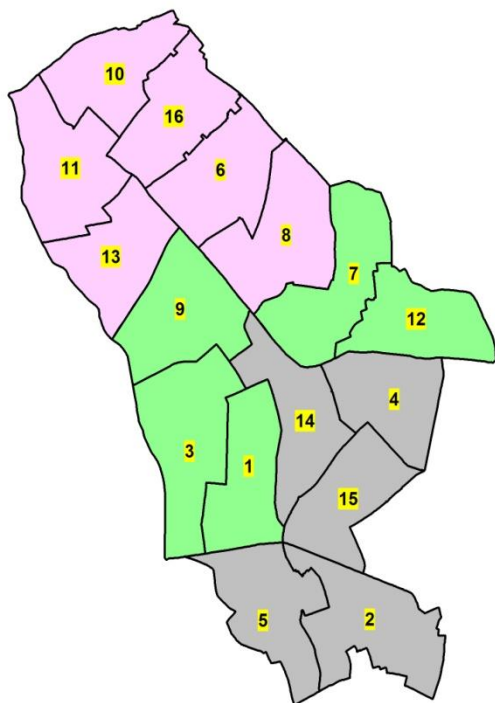

London Borough of Islington – Street Tree Maintenance Cycle - Ward Regions

Ward_Number	Ward_Name	Area	Financial Year	Financial Year	Financial Year	Financial Year	Financial Year	Financial Year	Financial Year
10	Hillrise	1	04/05	07/08	10/11	13/14	16/17	19/20	22/23
11	Junction	1	04/05	07/08	10/11	13/14	16/17	19/20	22/23
13	St. George's	1	04/05	07/08	10/11	13/14	16/17	19/20	22/23
16	Tollington	1	04/05	07/08	10/11	13/14	16/17	19/20	22/23
6	Finsbury Park	1	04/05	07/08	10/11	13/14	16/17	19/20	22/23
8	Highbury West	1	04/05	07/08	10/11	13/14	16/17	19/20	22/23
9	Holloway	2	05/06	08/09	11/12	14/15	17/18	20/21	23/24
7	Highbury East	2	05/06	08/09	11/12	14/15	17/18	20/21	23/24
12	Mildmay	2	05/06	08/09	11/12	14/15	17/18	20/21	23/24
3	Caledonian	2	05/06	08/09	11/12	14/15	17/18	20/21	23/24
1	Barnsbury	2	05/06	08/09	11/12	14/15	17/18	20/21	23/24
4	Canonbury	3	06/07	09/10	12/13	15/16	18/19	21/22	24/25
14	St. Mary's	3	06/07	09/10	12/13	15/16	18/19	21/22	24/25
15	St. Peter's	3	06/07	09/10	12/13	15/16	18/19	21/22	24/25
5	Clerkenwell	3	06/07	09/10	12/13	15/16	18/19	21/22	24/25
2	Bunhill	3	06/07	09/10	12/13	15/16	18/19	21/22	24/25

Islington Street trees are automatically inspected and pruned as necessary on our three year pruning cycle.

The cycle is shown above, please note, financial years run from April to the following March.