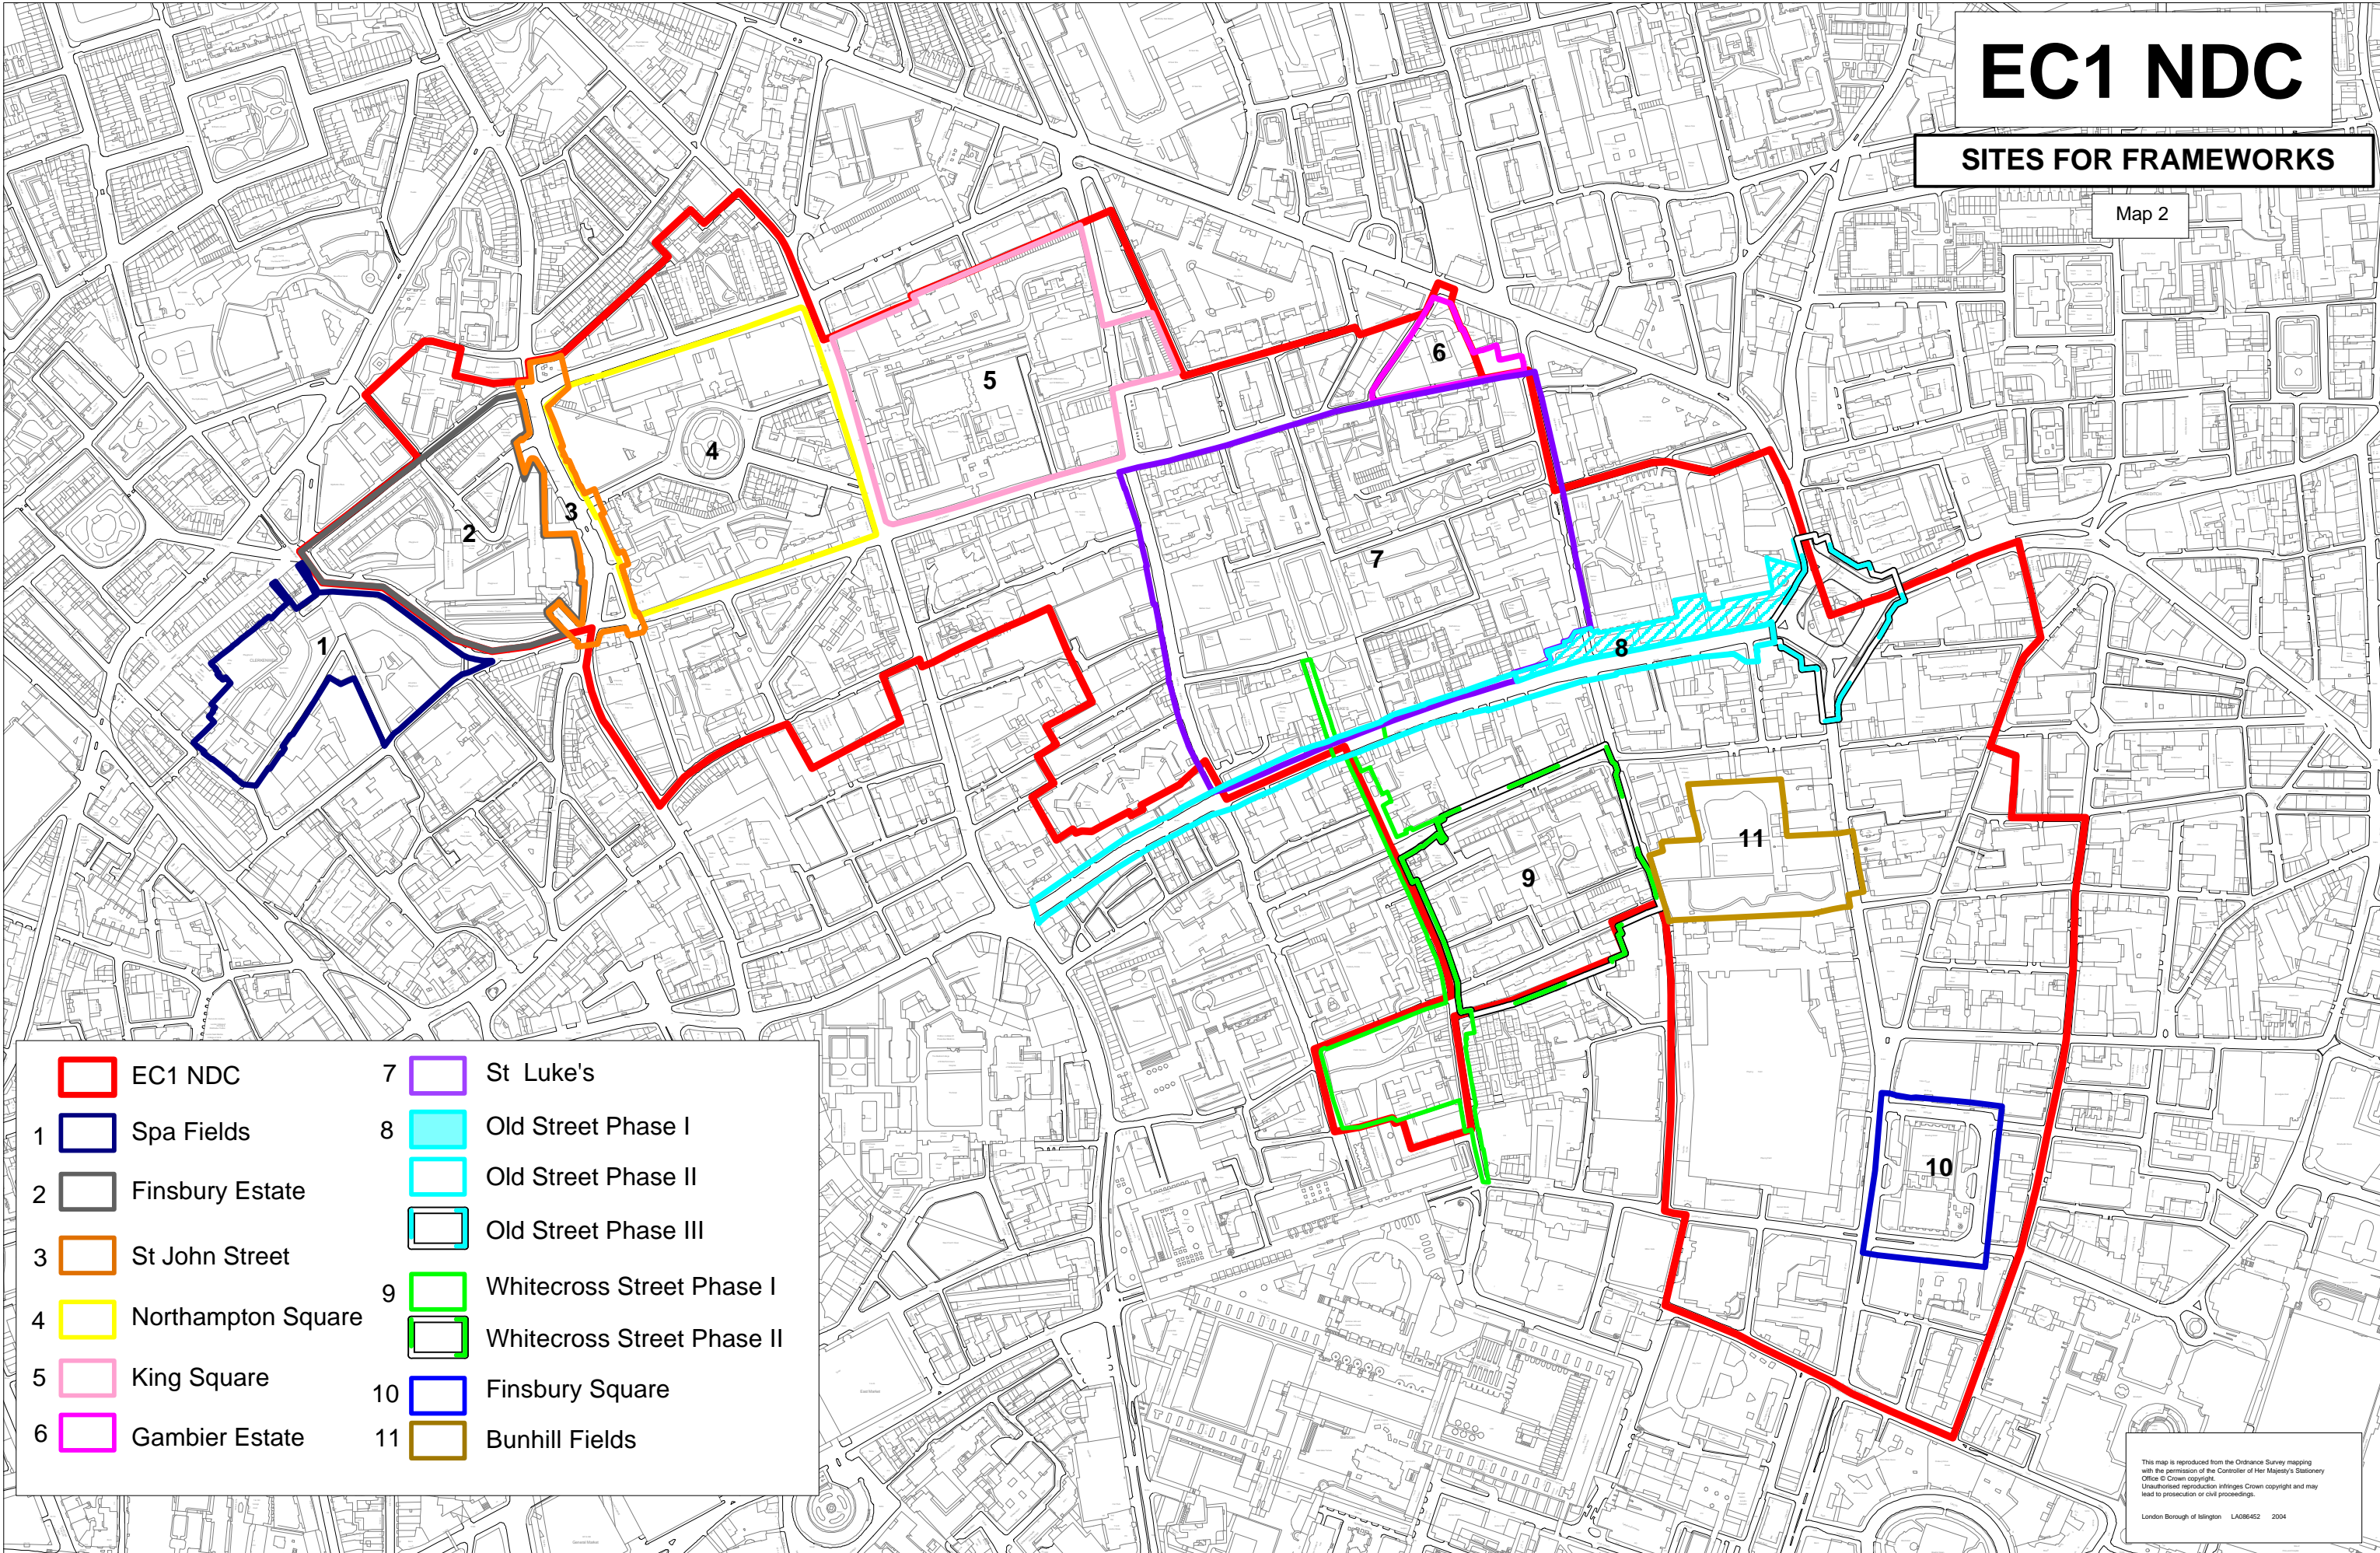

EC1 NDC

SITES FOR FRAMEWORKS

Map 2

1	Blue outline	Spa Fields	7	Purple outline	St Luke's
2	Grey outline	Finsbury Estate	8	Cyan outline	Old Street Phase I
3	Orange outline	St John Street		Light blue outline	Old Street Phase II
4	Yellow outline	Northampton Square		Dark blue outline	Old Street Phase III
5	Pink outline	King Square	9	Light green outline	Whitecross Street Phase I
6	Magenta outline	Gambier Estate		Dark green outline	Whitecross Street Phase II
			10	Dark blue outline	Finsbury Square
			11	Gold outline	Bunhill Fields