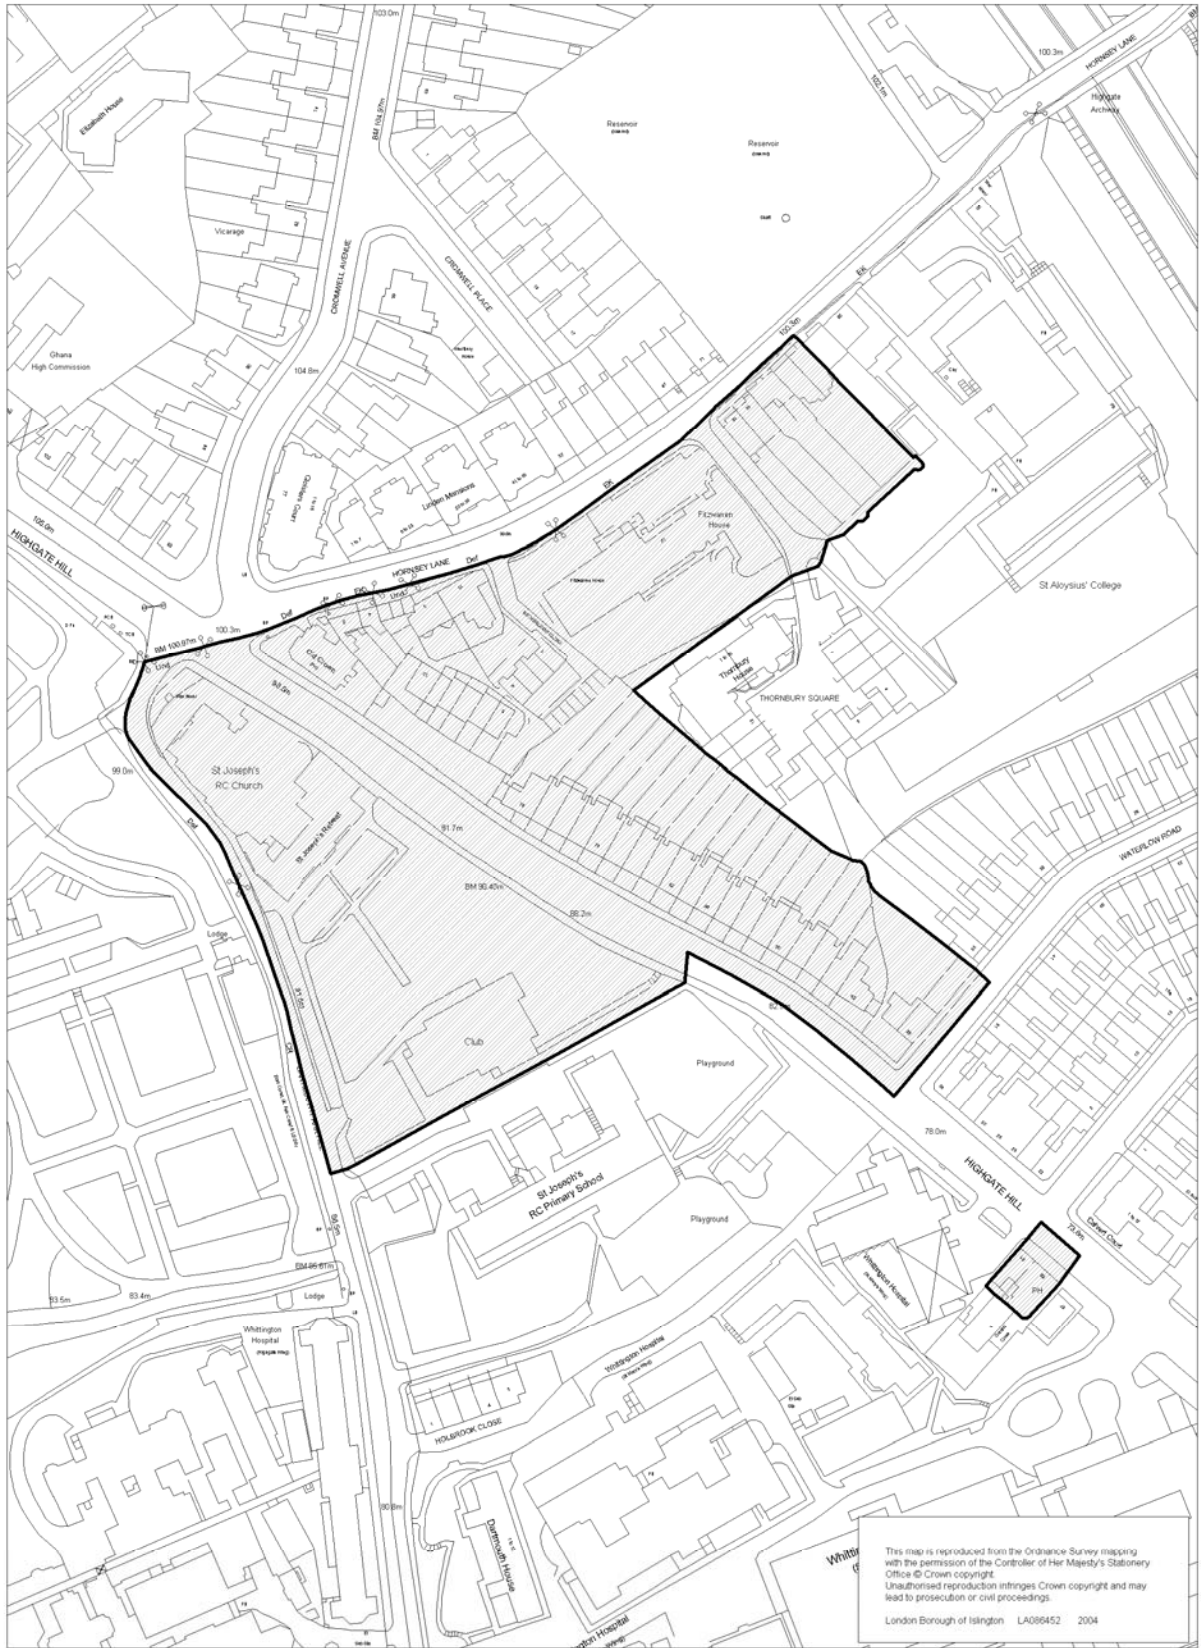

Highgate Hill/Hornsey Lane (CA30)

Map Scale 1:2000