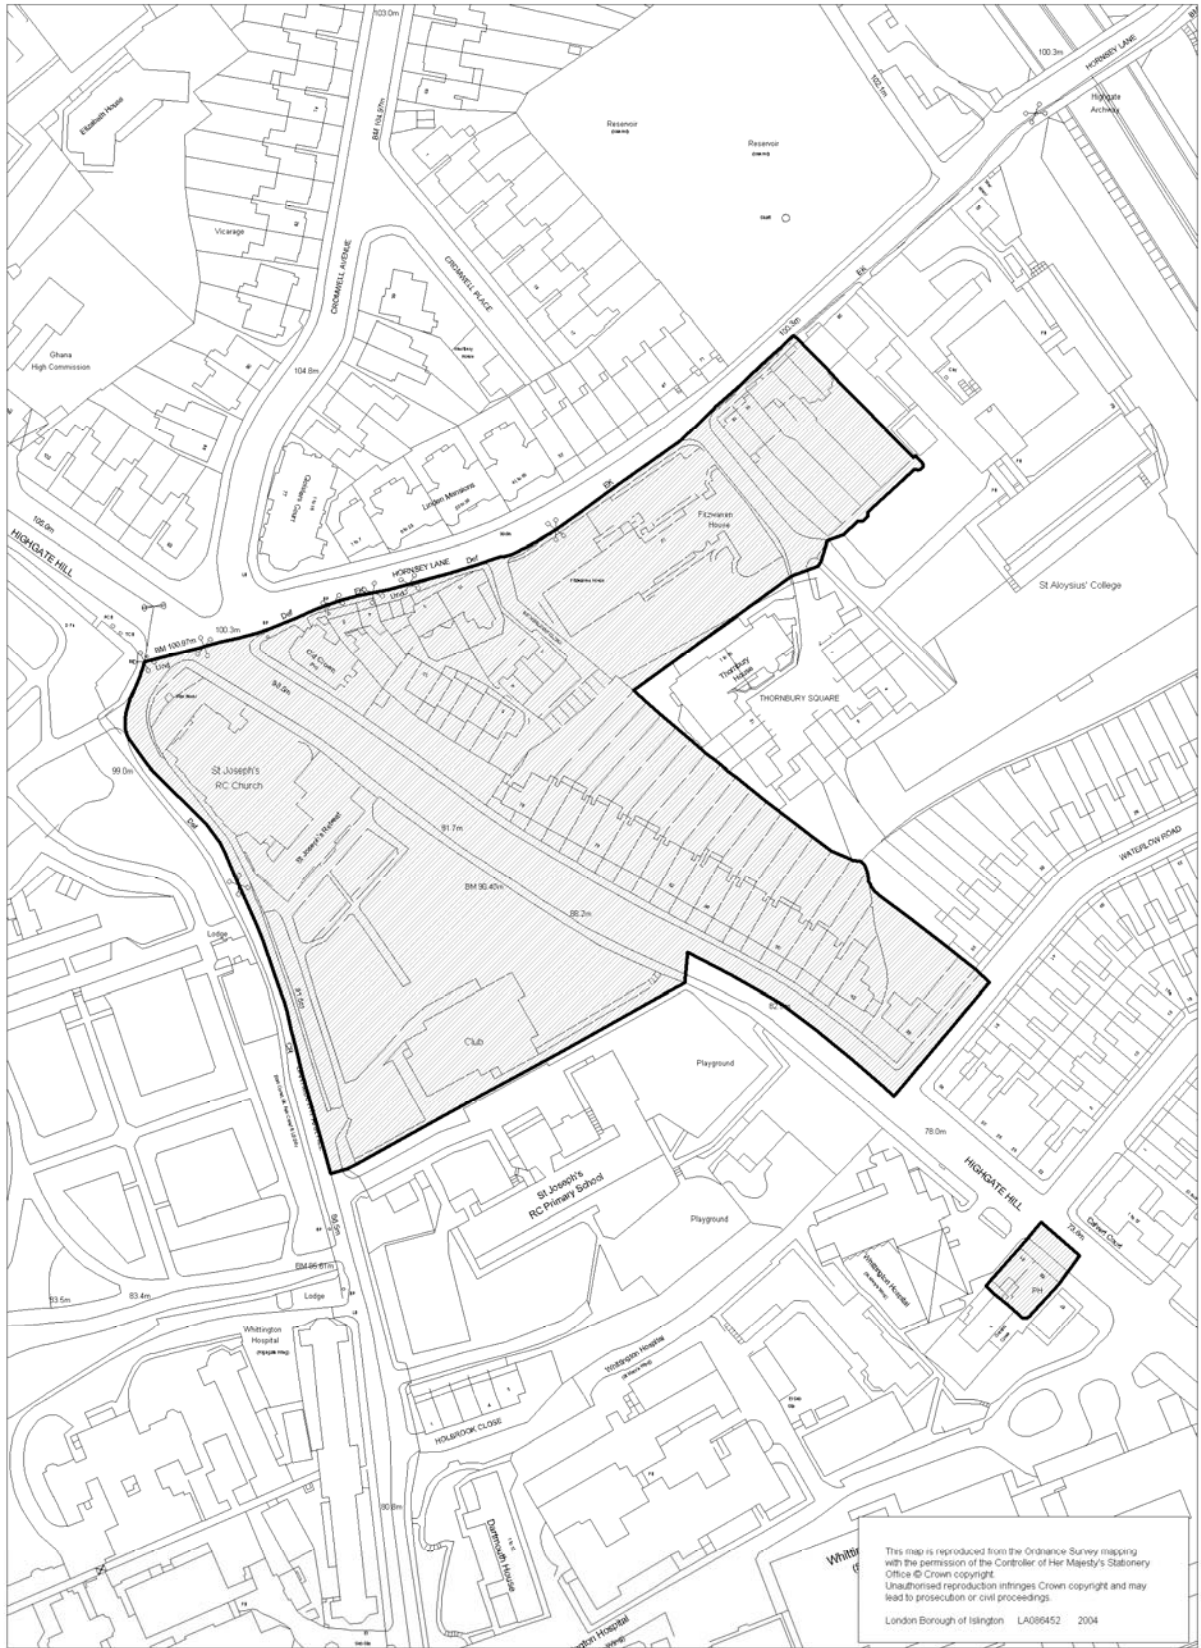

# Highgate Hill/Hornsey Lane (CA30)

Map Scale 1:2000