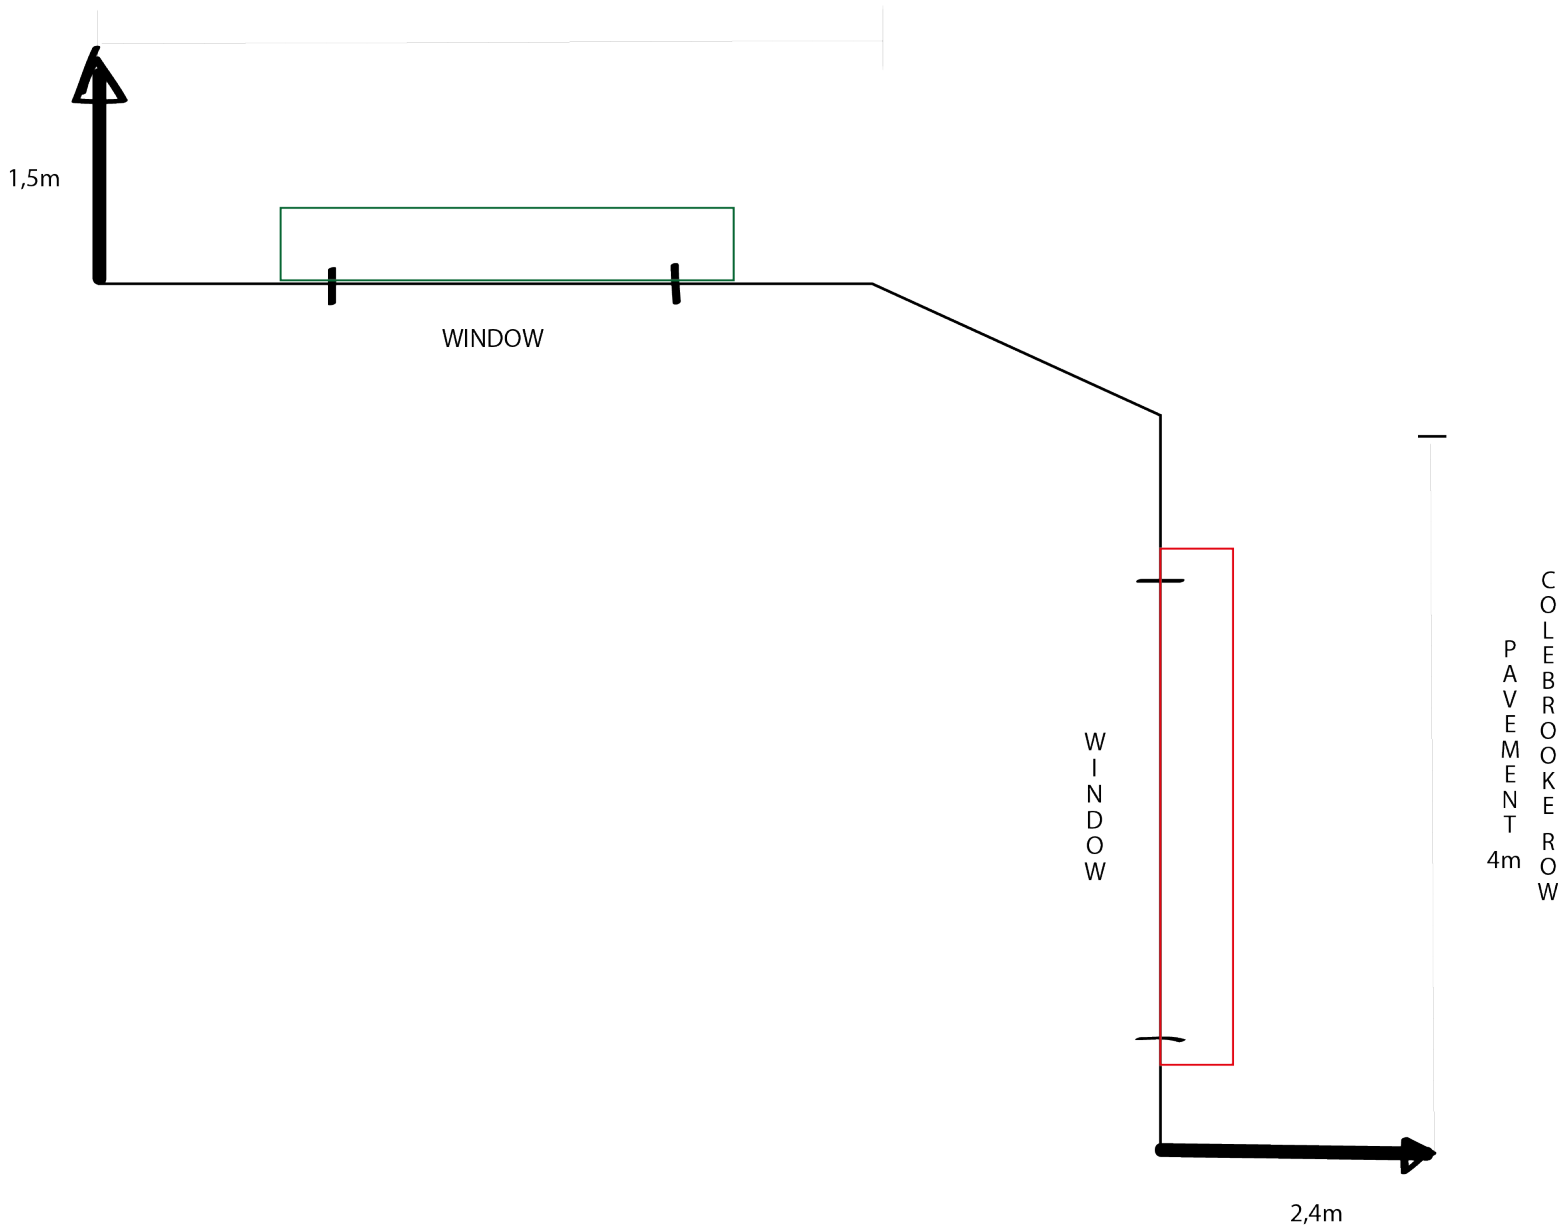

ELLIOTT'S PL.  
PAVEMENT 6,5m

DIMENSIONS OF THE PROPOSED FURNITURE FOR A PAVEMENT SITTING:

 BENCH I.  
DEPTH: 40cm  
WIDTH: 2m  
HEIGHT: 45cm

 BENCH II.  
DEPTH: 40cm  
WIDTH: 2,4 m  
HEIGHT: 45cm