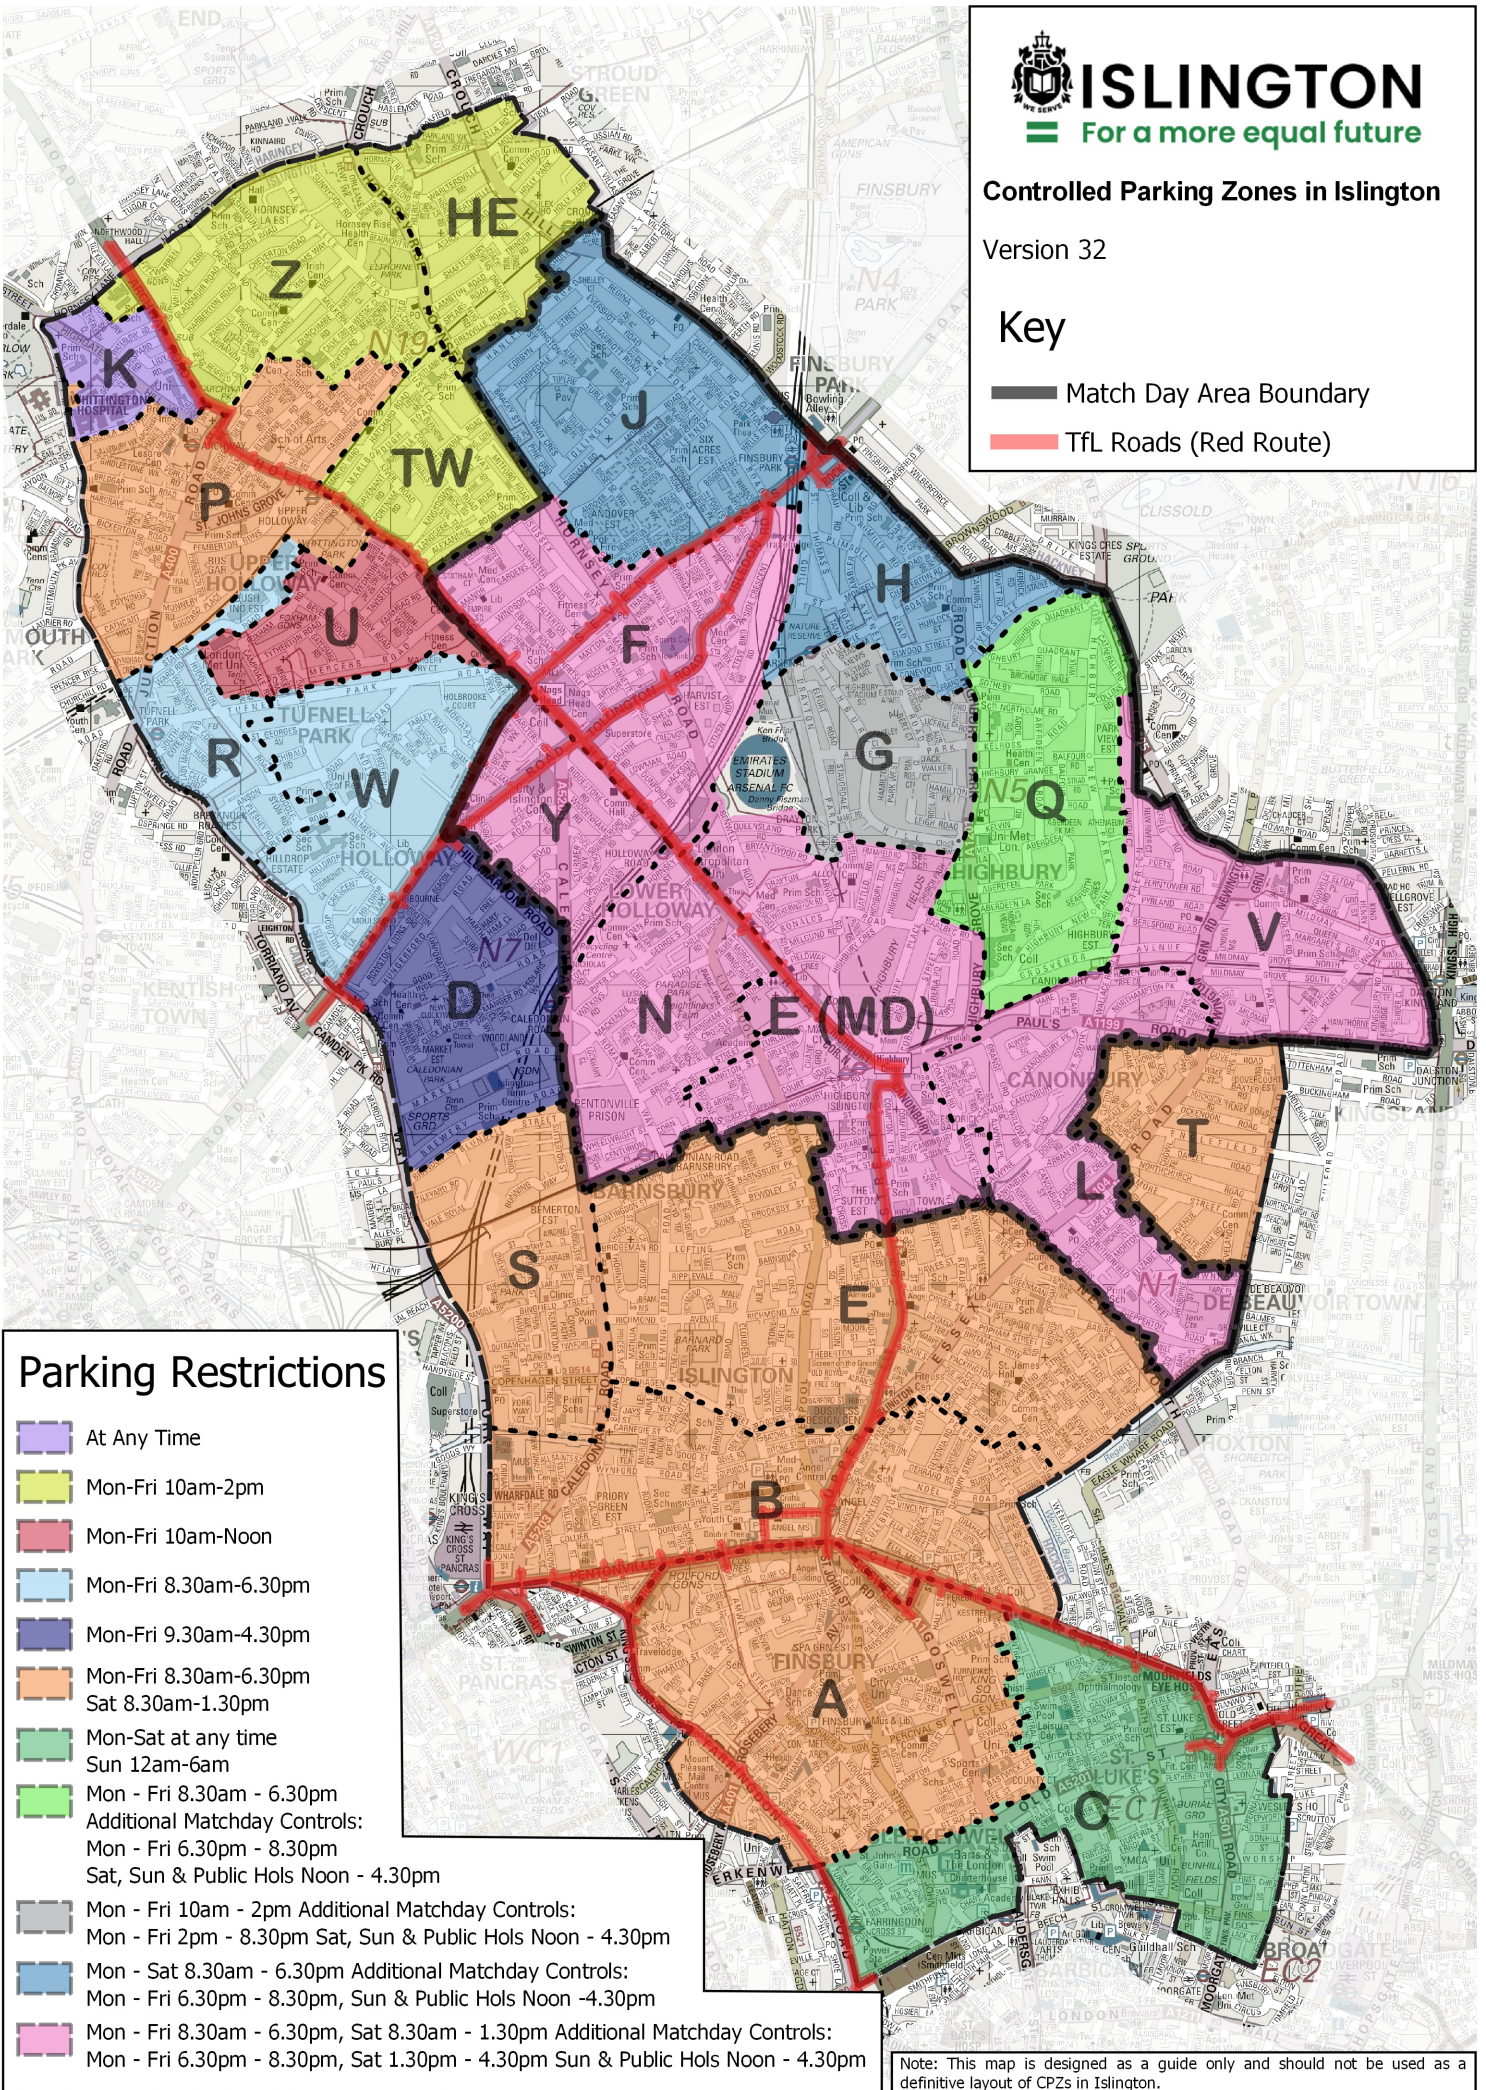

ISLINGTON

For a more equal future

Controlled Parking Zones in Islington

Version 32

Key

- Match Day Area Boundary
- TfL Roads (Red Route)

Parking Restrictions

- At Any Time
- Mon-Fri 10am-2pm
- Mon-Fri 10am-Noon
- Mon-Fri 8.30am-6.30pm
- Mon-Fri 9.30am-4.30pm
- Mon-Fri 8.30am-6.30pm
Sat 8.30am-1.30pm
- Mon-Sat at any time
Sun 12am-6am
- Mon - Fri 8.30am - 6.30pm
Additional Matchday Controls:
Mon - Fri 6.30pm - 8.30pm
Sat, Sun & Public Hols Noon - 4.30pm
- Mon - Fri 10am - 2pm Additional Matchday Controls:
Mon - Fri 2pm - 8.30pm Sat, Sun & Public Hols Noon - 4.30pm
- Mon - Sat 8.30am - 6.30pm Additional Matchday Controls:
Mon - Fri 6.30pm - 8.30pm, Sun & Public Hols Noon - 4.30pm
- Mon - Fri 8.30am - 6.30pm, Sat 8.30am - 1.30pm Additional Matchday Controls:
Mon - Fri 6.30pm - 8.30pm, Sat 1.30pm - 4.30pm Sun & Public Hols Noon - 4.30pm

Note: This map is designed as a guide only and should not be used as a definitive layout of CPZs in Islington.