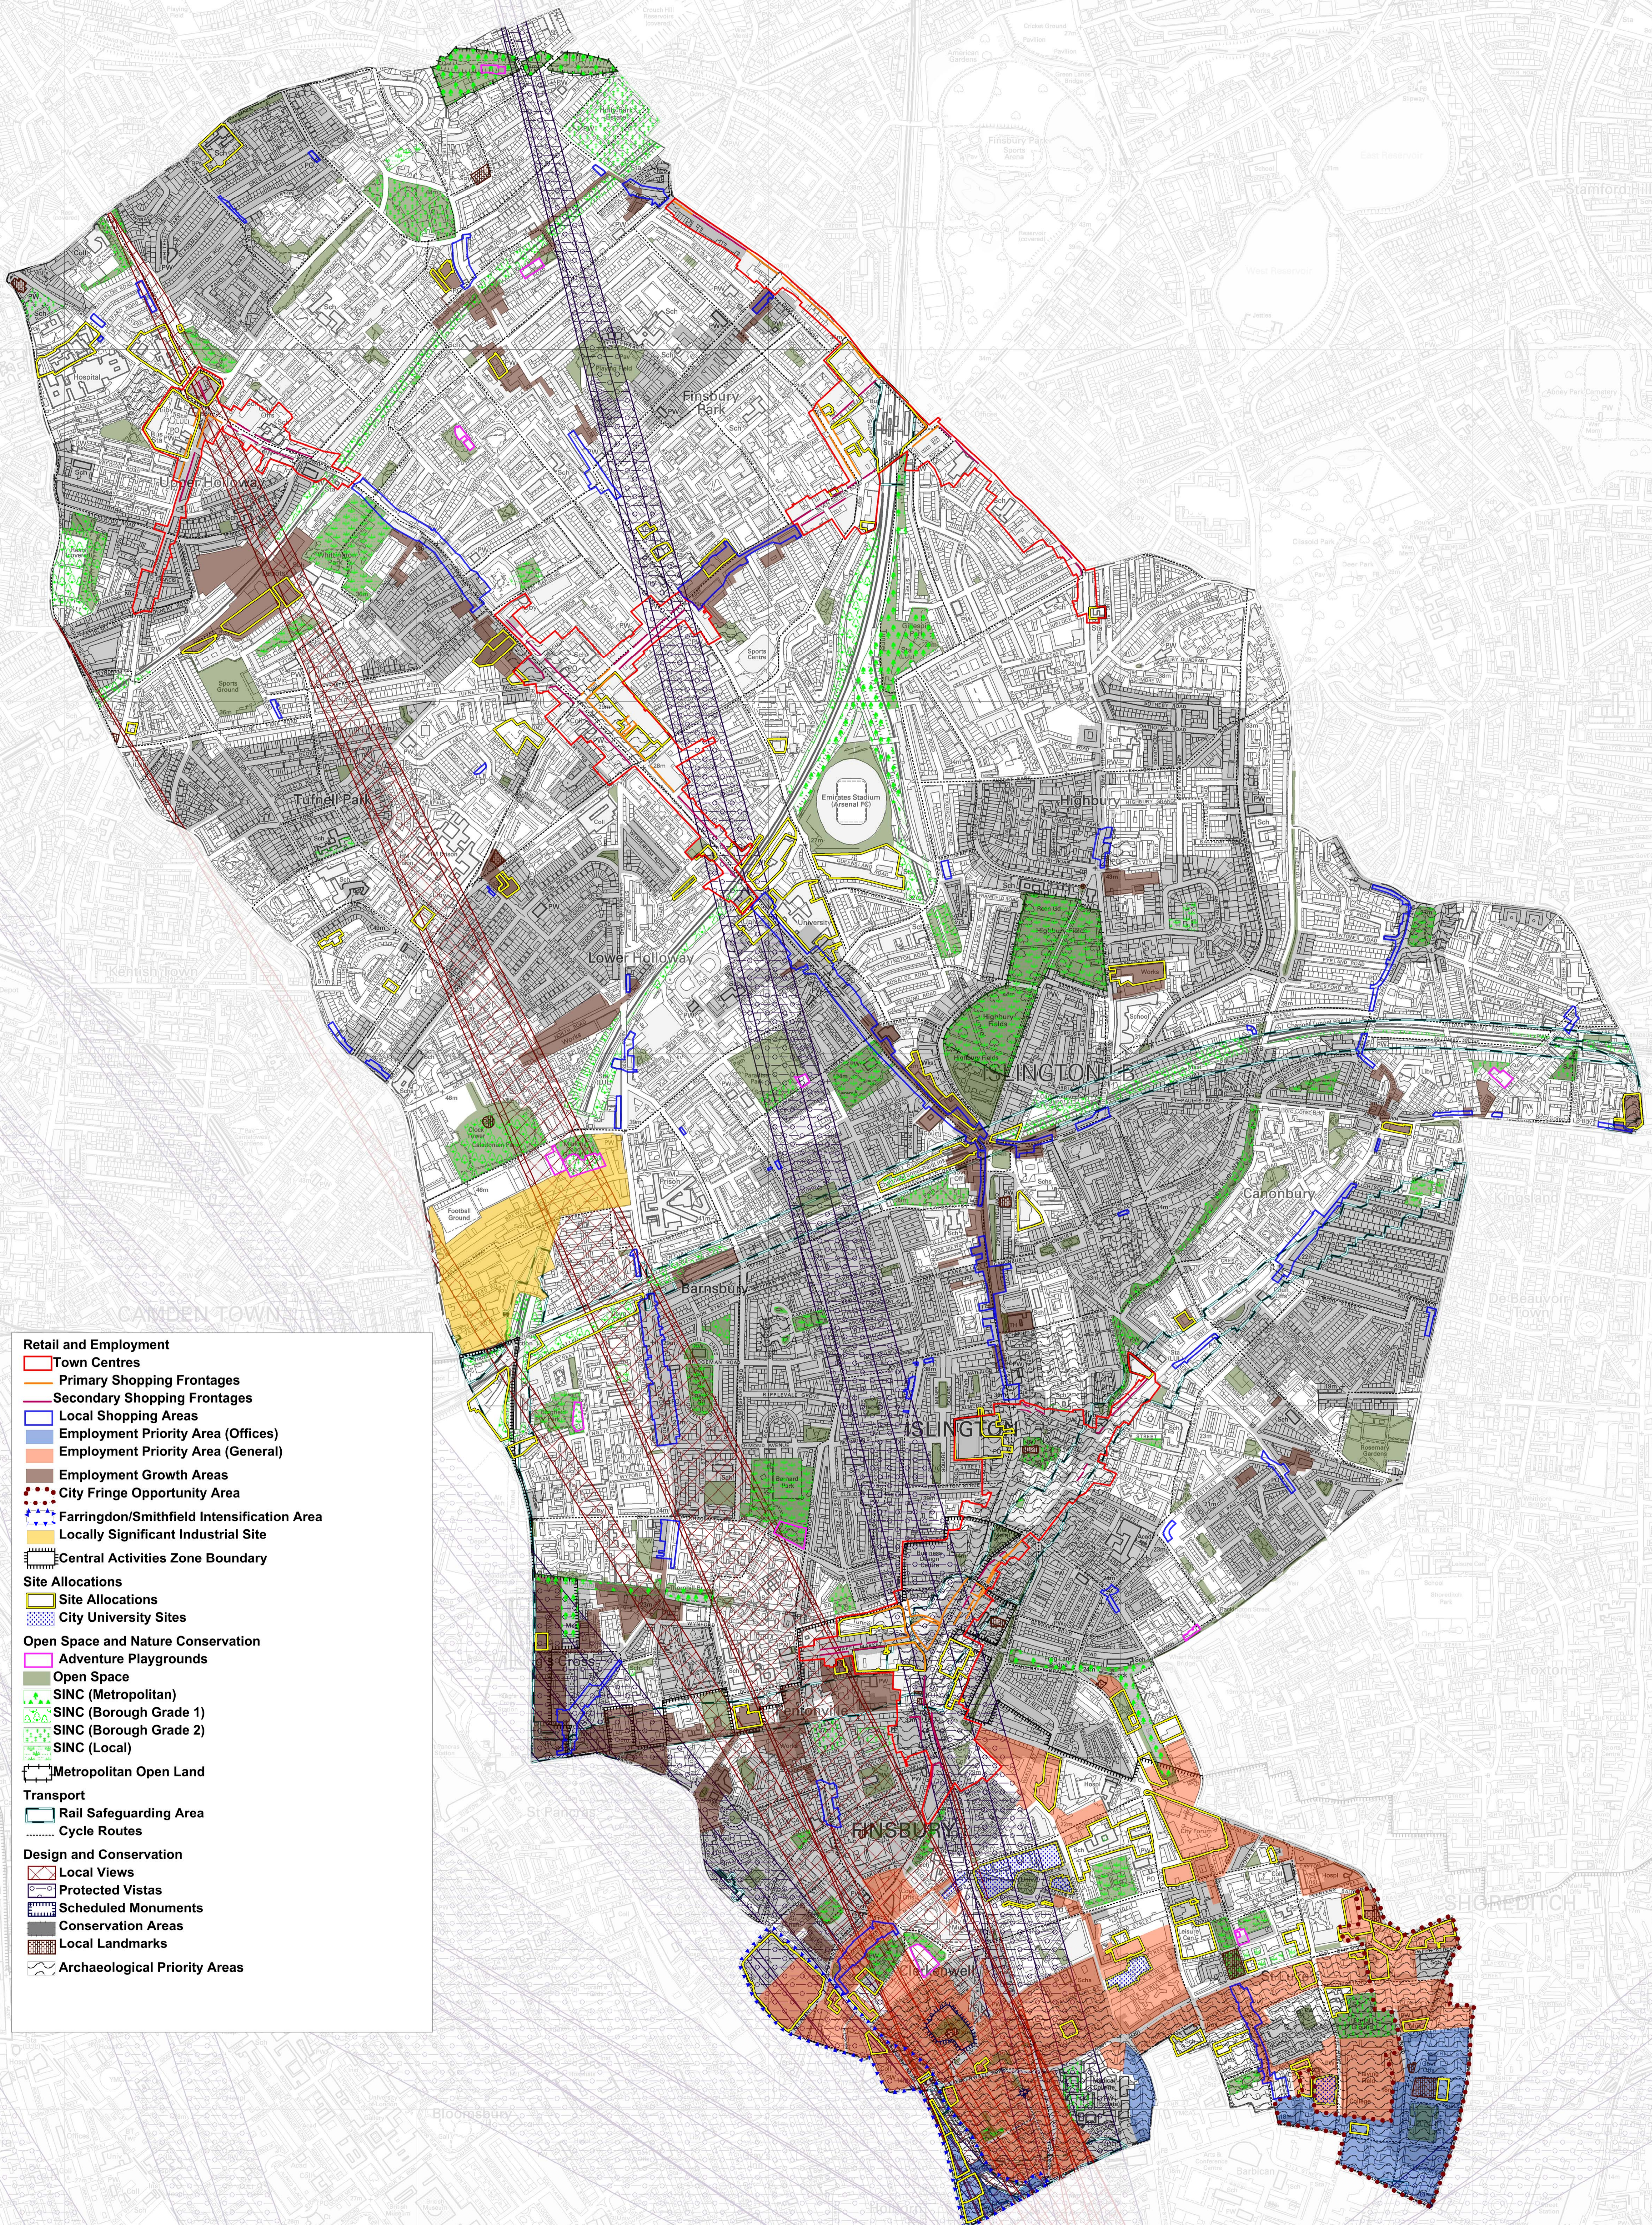

Islington's Local Plan Policies Map - June 2013

- Retail and Employment**
 - Town Centres
 - Primary Shopping Frontages
 - Secondary Shopping Frontages
 - Local Shopping Areas
 - Employment Priority Area (Offices)
 - Employment Priority Area (General)
 - Employment Growth Areas
 - City Fringe Opportunity Area
 - Farringdon/Smithfield Intensification Area
 - Locally Significant Industrial Site
 - Central Activities Zone Boundary
- Site Allocations**
 - Site Allocations
 - City University Sites
- Open Space and Nature Conservation**
 - Adventure Playgrounds
 - Open Space
 - SINC (Metropolitan)
 - SINC (Borough Grade 1)
 - SINC (Borough Grade 2)
 - SINC (Local)
 - Metropolitan Open Land
- Transport**
 - Rail Safeguarding Area
 - Cycle Routes
- Design and Conservation**
 - Local Views
 - Protected Vistas
 - Scheduled Monuments
 - Conservation Areas
 - Local Landmarks
 - Archaeological Priority Areas