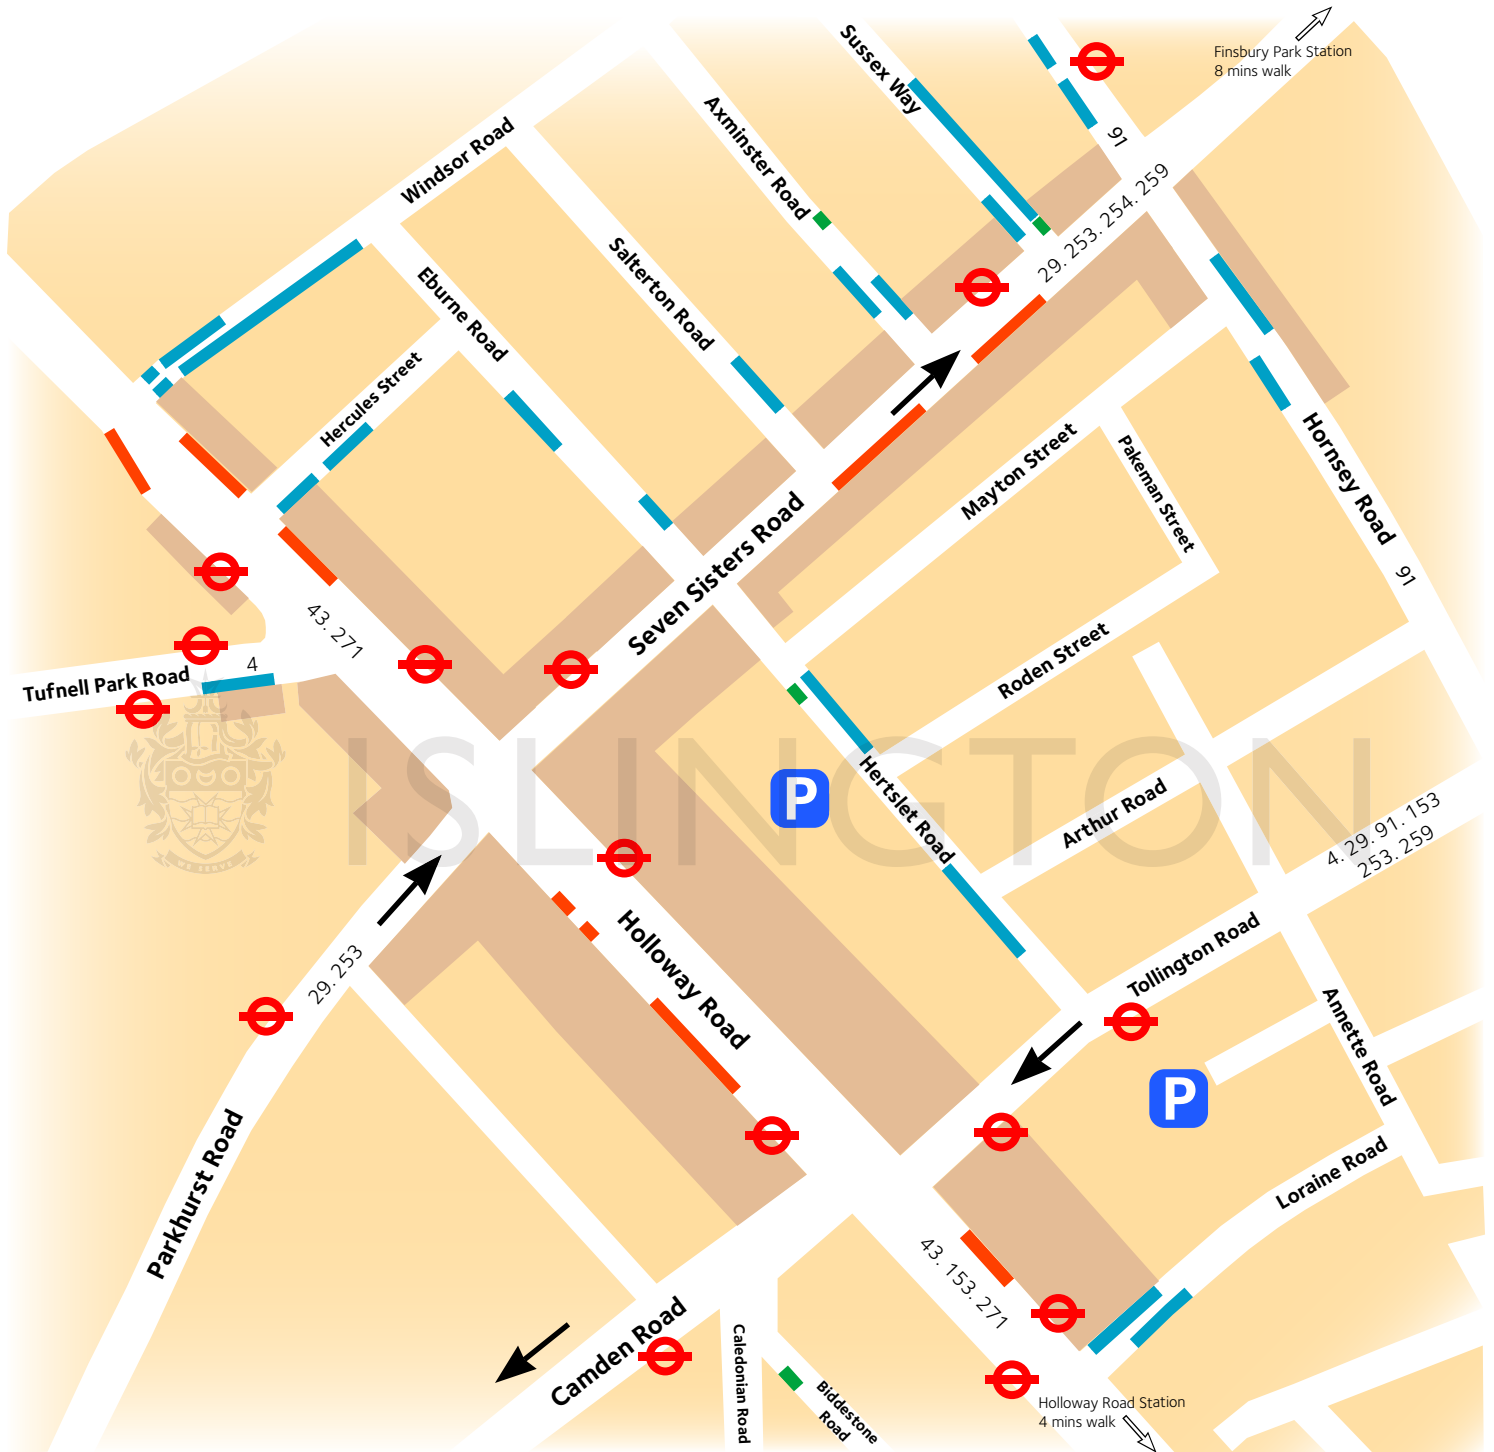

Nags Head parking facilities

This map is intended to highlight the short term only parking facilities in the Nags Head area, and should not be used as a definitive layout of parking provision. Please ensure you read and understand the parking signs before leaving your vehicle.

© Crown copyright. All rights reserved London Borough of Islington
Licence No. LA100021551 2007

Key:

- 2 hour pay and display bay
- Free red route parking bay
- Free motorcycle parking
- Supermarket car park

- Bus stop
- Bus routes
- Shopping area
- One way street