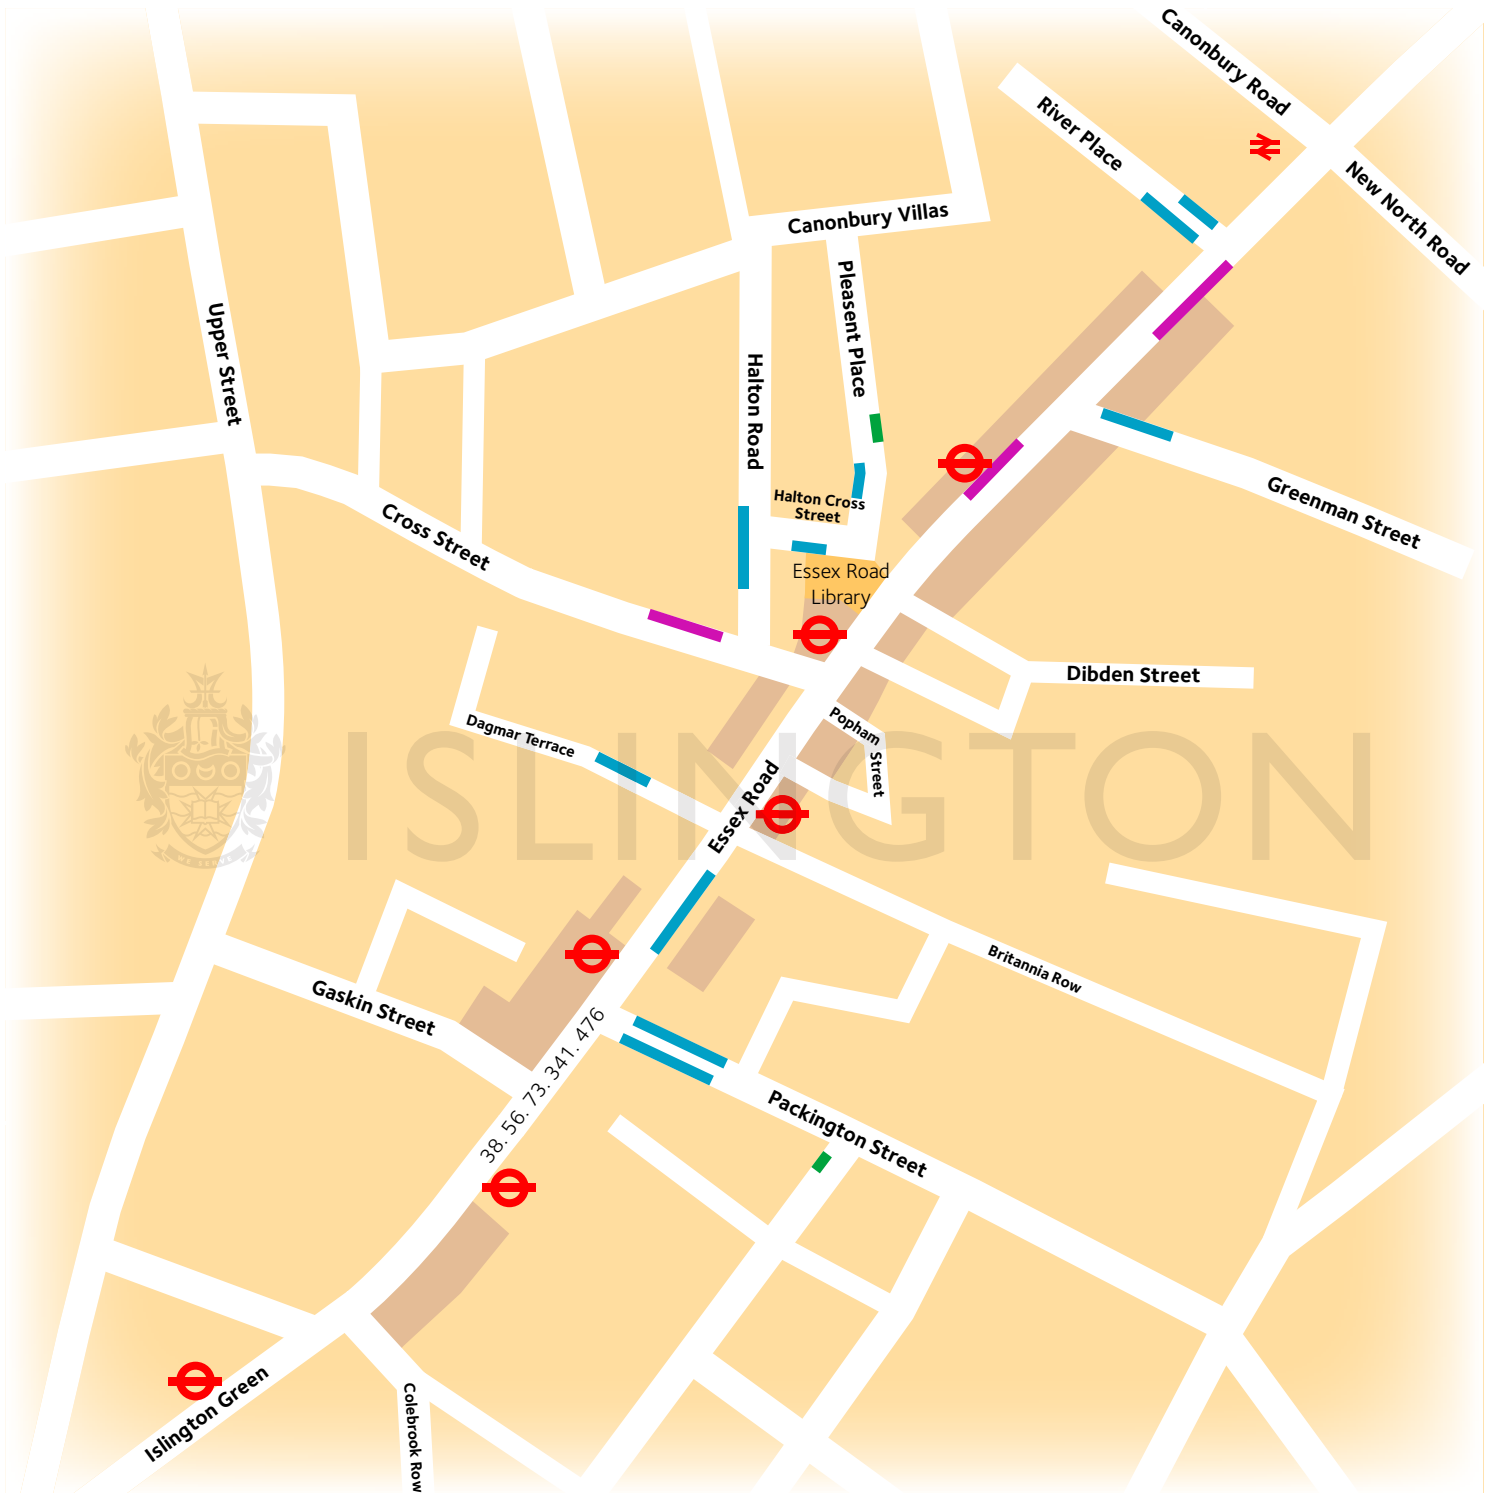

Essex Road (south) parking facilities

This map is intended to highlight the short term only parking facilities in the Essex Road area, and should not be used as a definitive layout of parking provision. Please ensure you read and understand the parking signs before leaving your vehicle.

© Crown copyright. All rights reserved London Borough of Islington
Licence No. LA100021551 2007

Key:

- 1 hour pay and display bay
- 2 hour pay and display bay
- Free motorcycle parking
- Shopping area
- Public Building
- X Essex Road station
- P Bus stop
- 38. 56. 73. 341. 476 Bus route