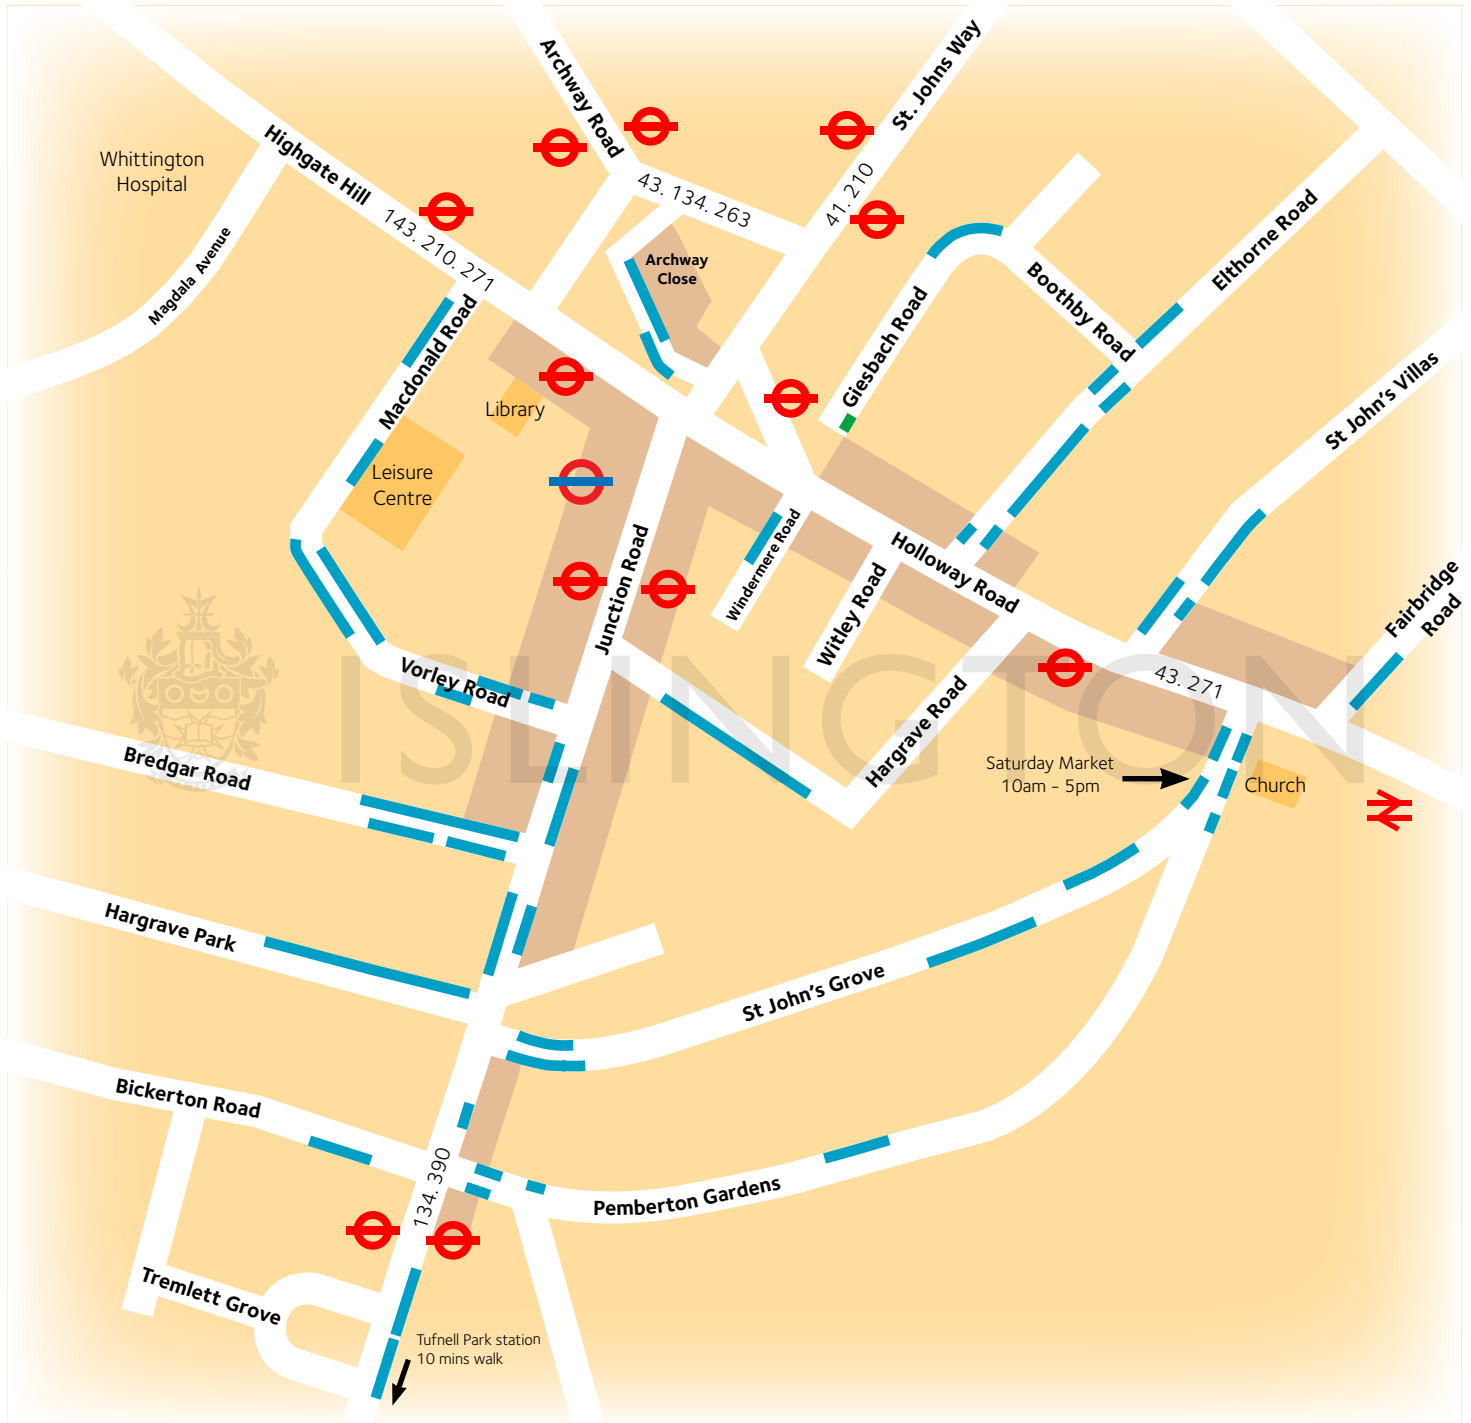

Archway parking facilities

This map is intended to highlight the short term only parking facilities in the Archway area, and should not be used as a definitive layout of parking provision. Please ensure you read and understand the parking signs before leaving your vehicle.

© Crown copyright. All rights reserved London Borough of Islington Licence No. LA100021551 2007

Key:

-  2 hour pay and display bay
-  Free motorcycle parking
-  Public building
-  Shopping area
-  Bus stop
-  Bus route
-  Archway station
-  Upper Holloway station