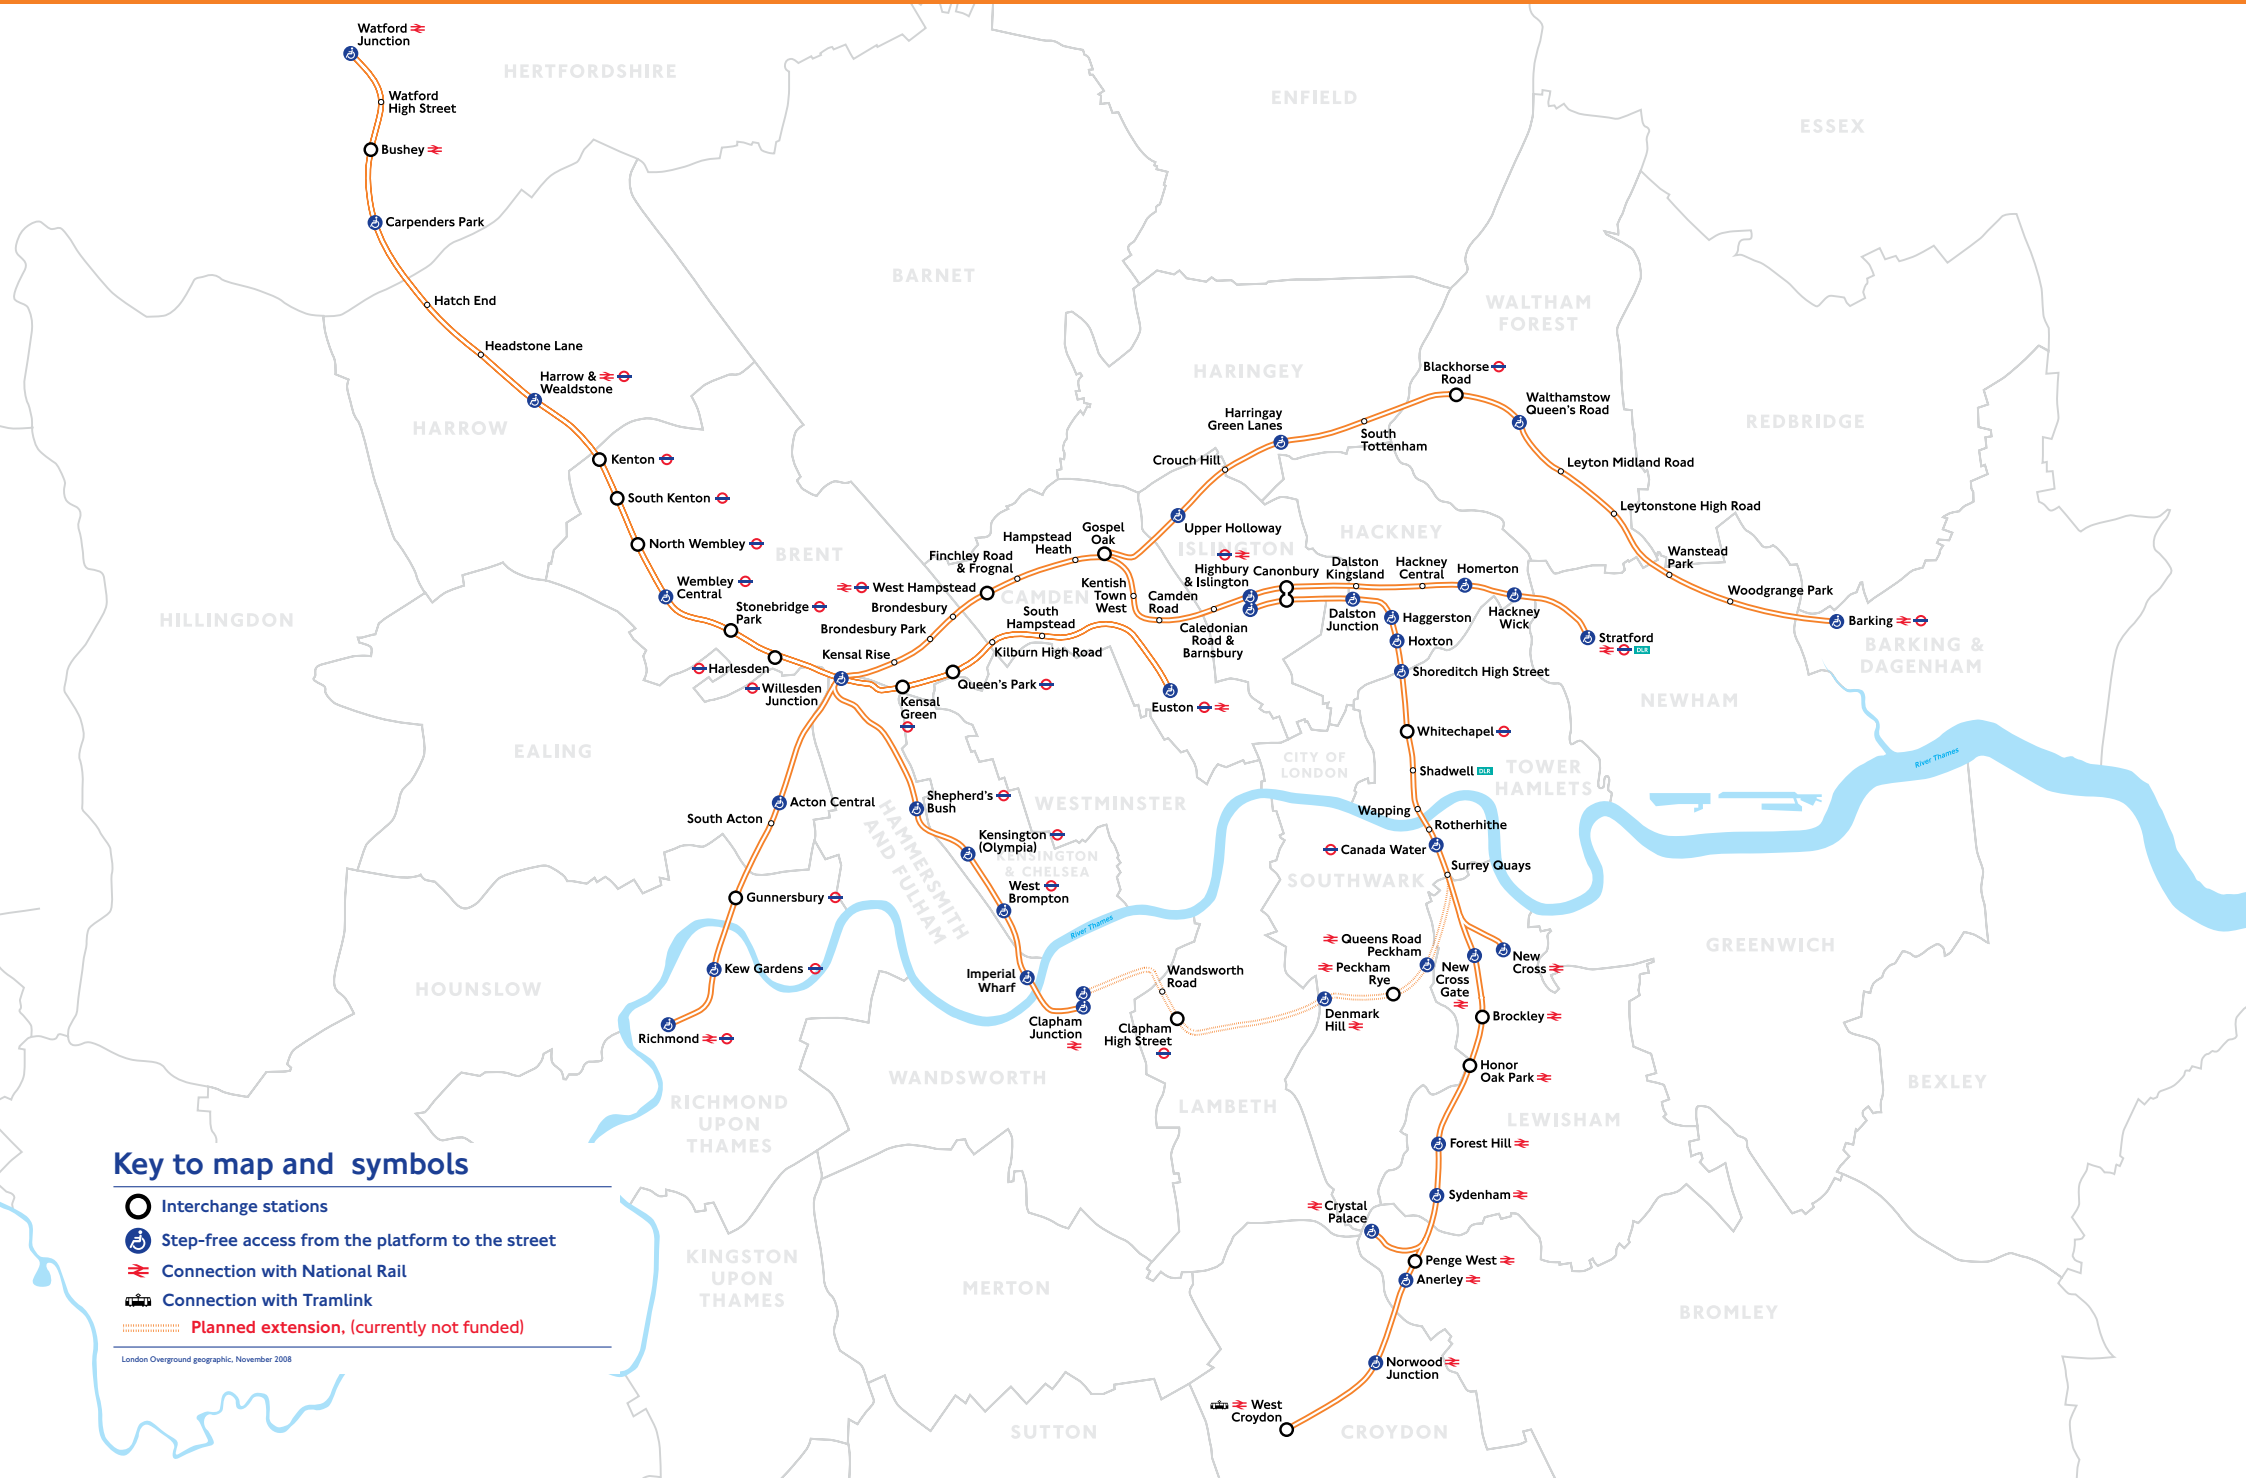

London Overground geographic map 2011

Key to map and symbols

-  Interchange stations
-  Step-free access from the platform to the street
-  Connection with National Rail
-  Connection with Tramlink
-  Planned extension, (currently not funded)