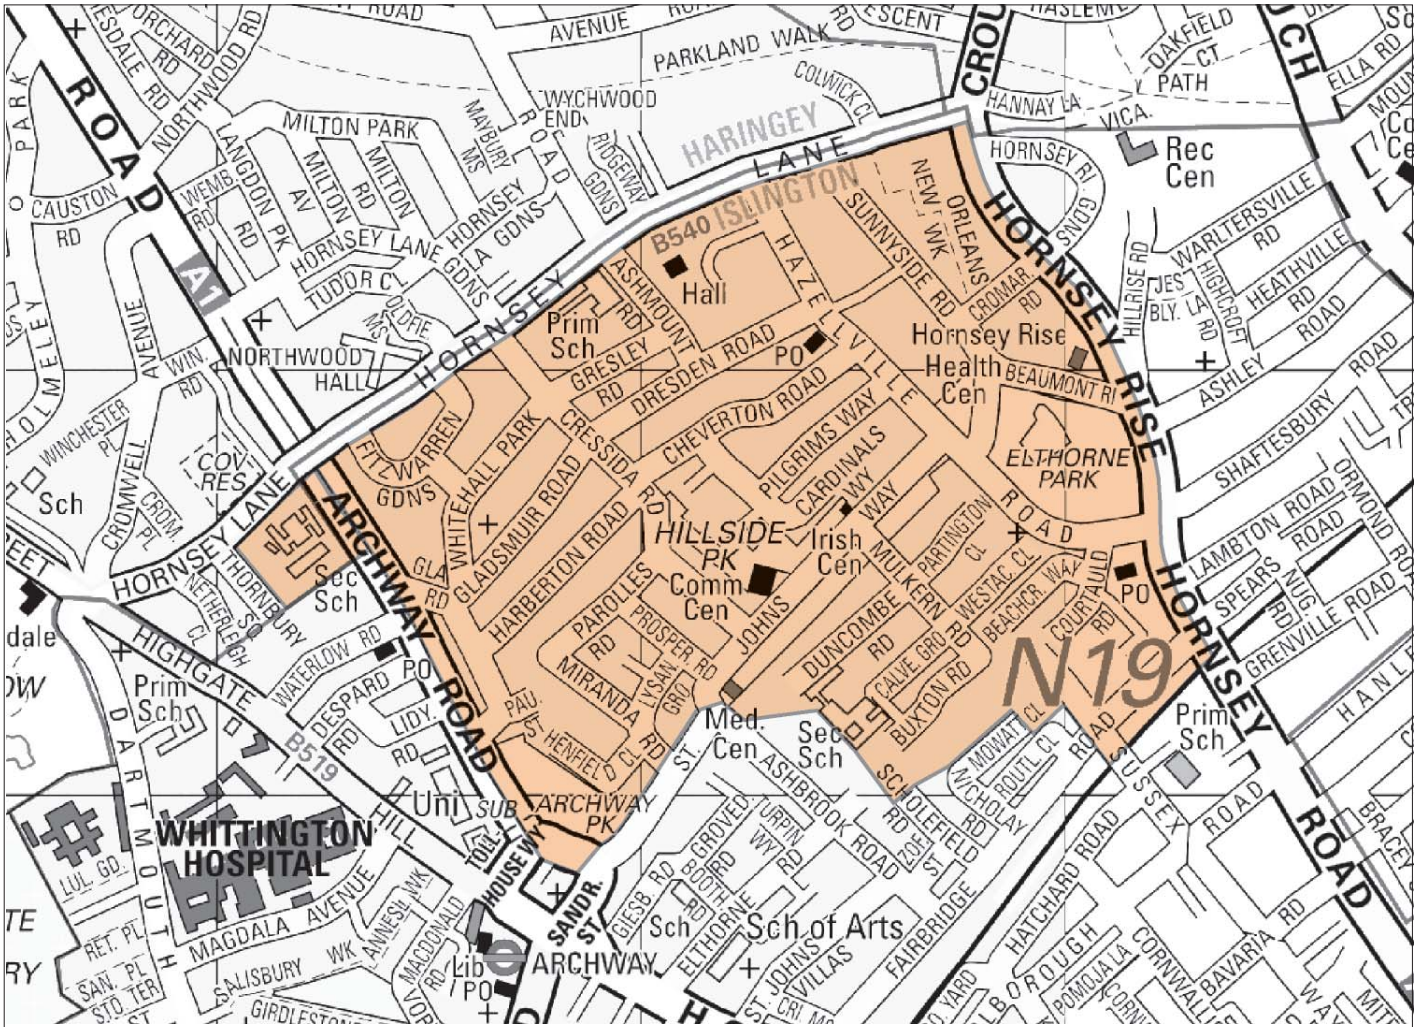

CONTROLLED PARKING ZONE - **ZONE IS-Z**

PLEASE NOTE THIS MAP IS A GUIDE ONLY -

ENTITLEMENT TO PERMITS ARE BASED ON APPLICANTS ADDRESS

Copyright © Collins Bartholomew Ltd., 2006

HOURS OF OPERATION

Monday to Friday 10.00am to 2.00pm