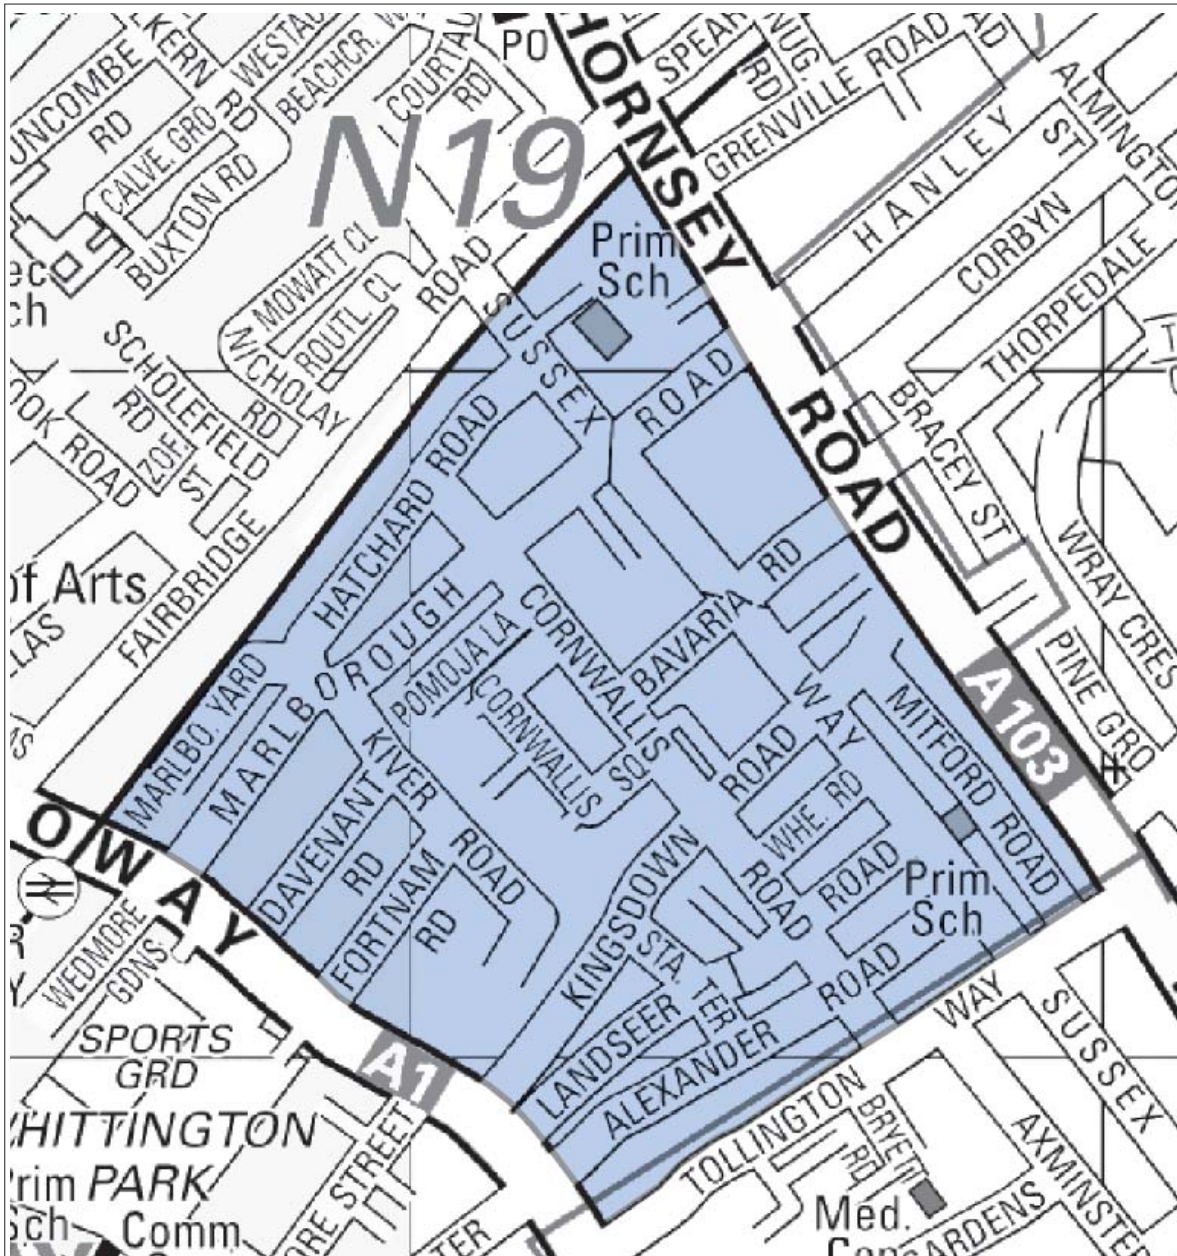

CONTROLLED PARKING ZONE - **ZONE IS-TW**

PLEASE NOTE THIS MAP IS A GUIDE ONLY -

ENTITLEMENT TO PERMITS ARE BASED ON APPLICANTS ADDRESS

Copyright © Collins Bartholomew Ltd., 2006

HOURS OF OPERATION

Monday to Friday 10.00am to 2.00pm