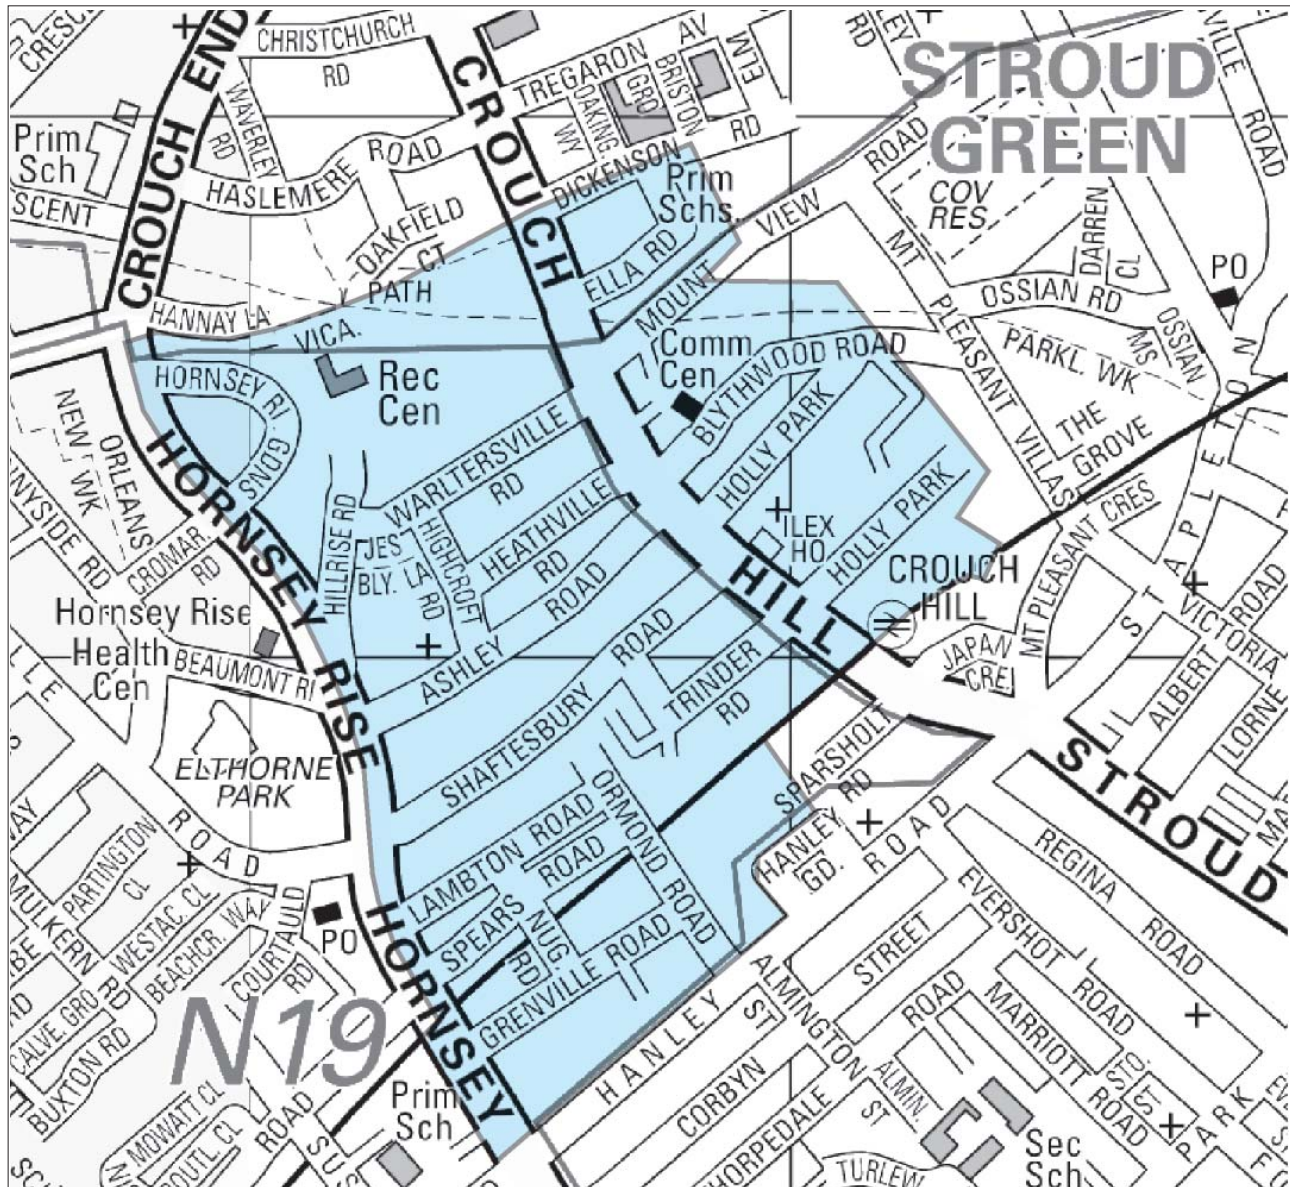

CONTROLLED PARKING ZONE - **ZONE IS-HE**

PLEASE NOTE THIS MAP IS A GUIDE ONLY -
ENTITLEMENT TO PERMITS ARE BASED ON APPLICANTS ADDRESS

Copyright © Collins Bartholomew Ltd., 2006

HOURS OF OPERATION

Monday to Friday 10.00am to 2.00pm