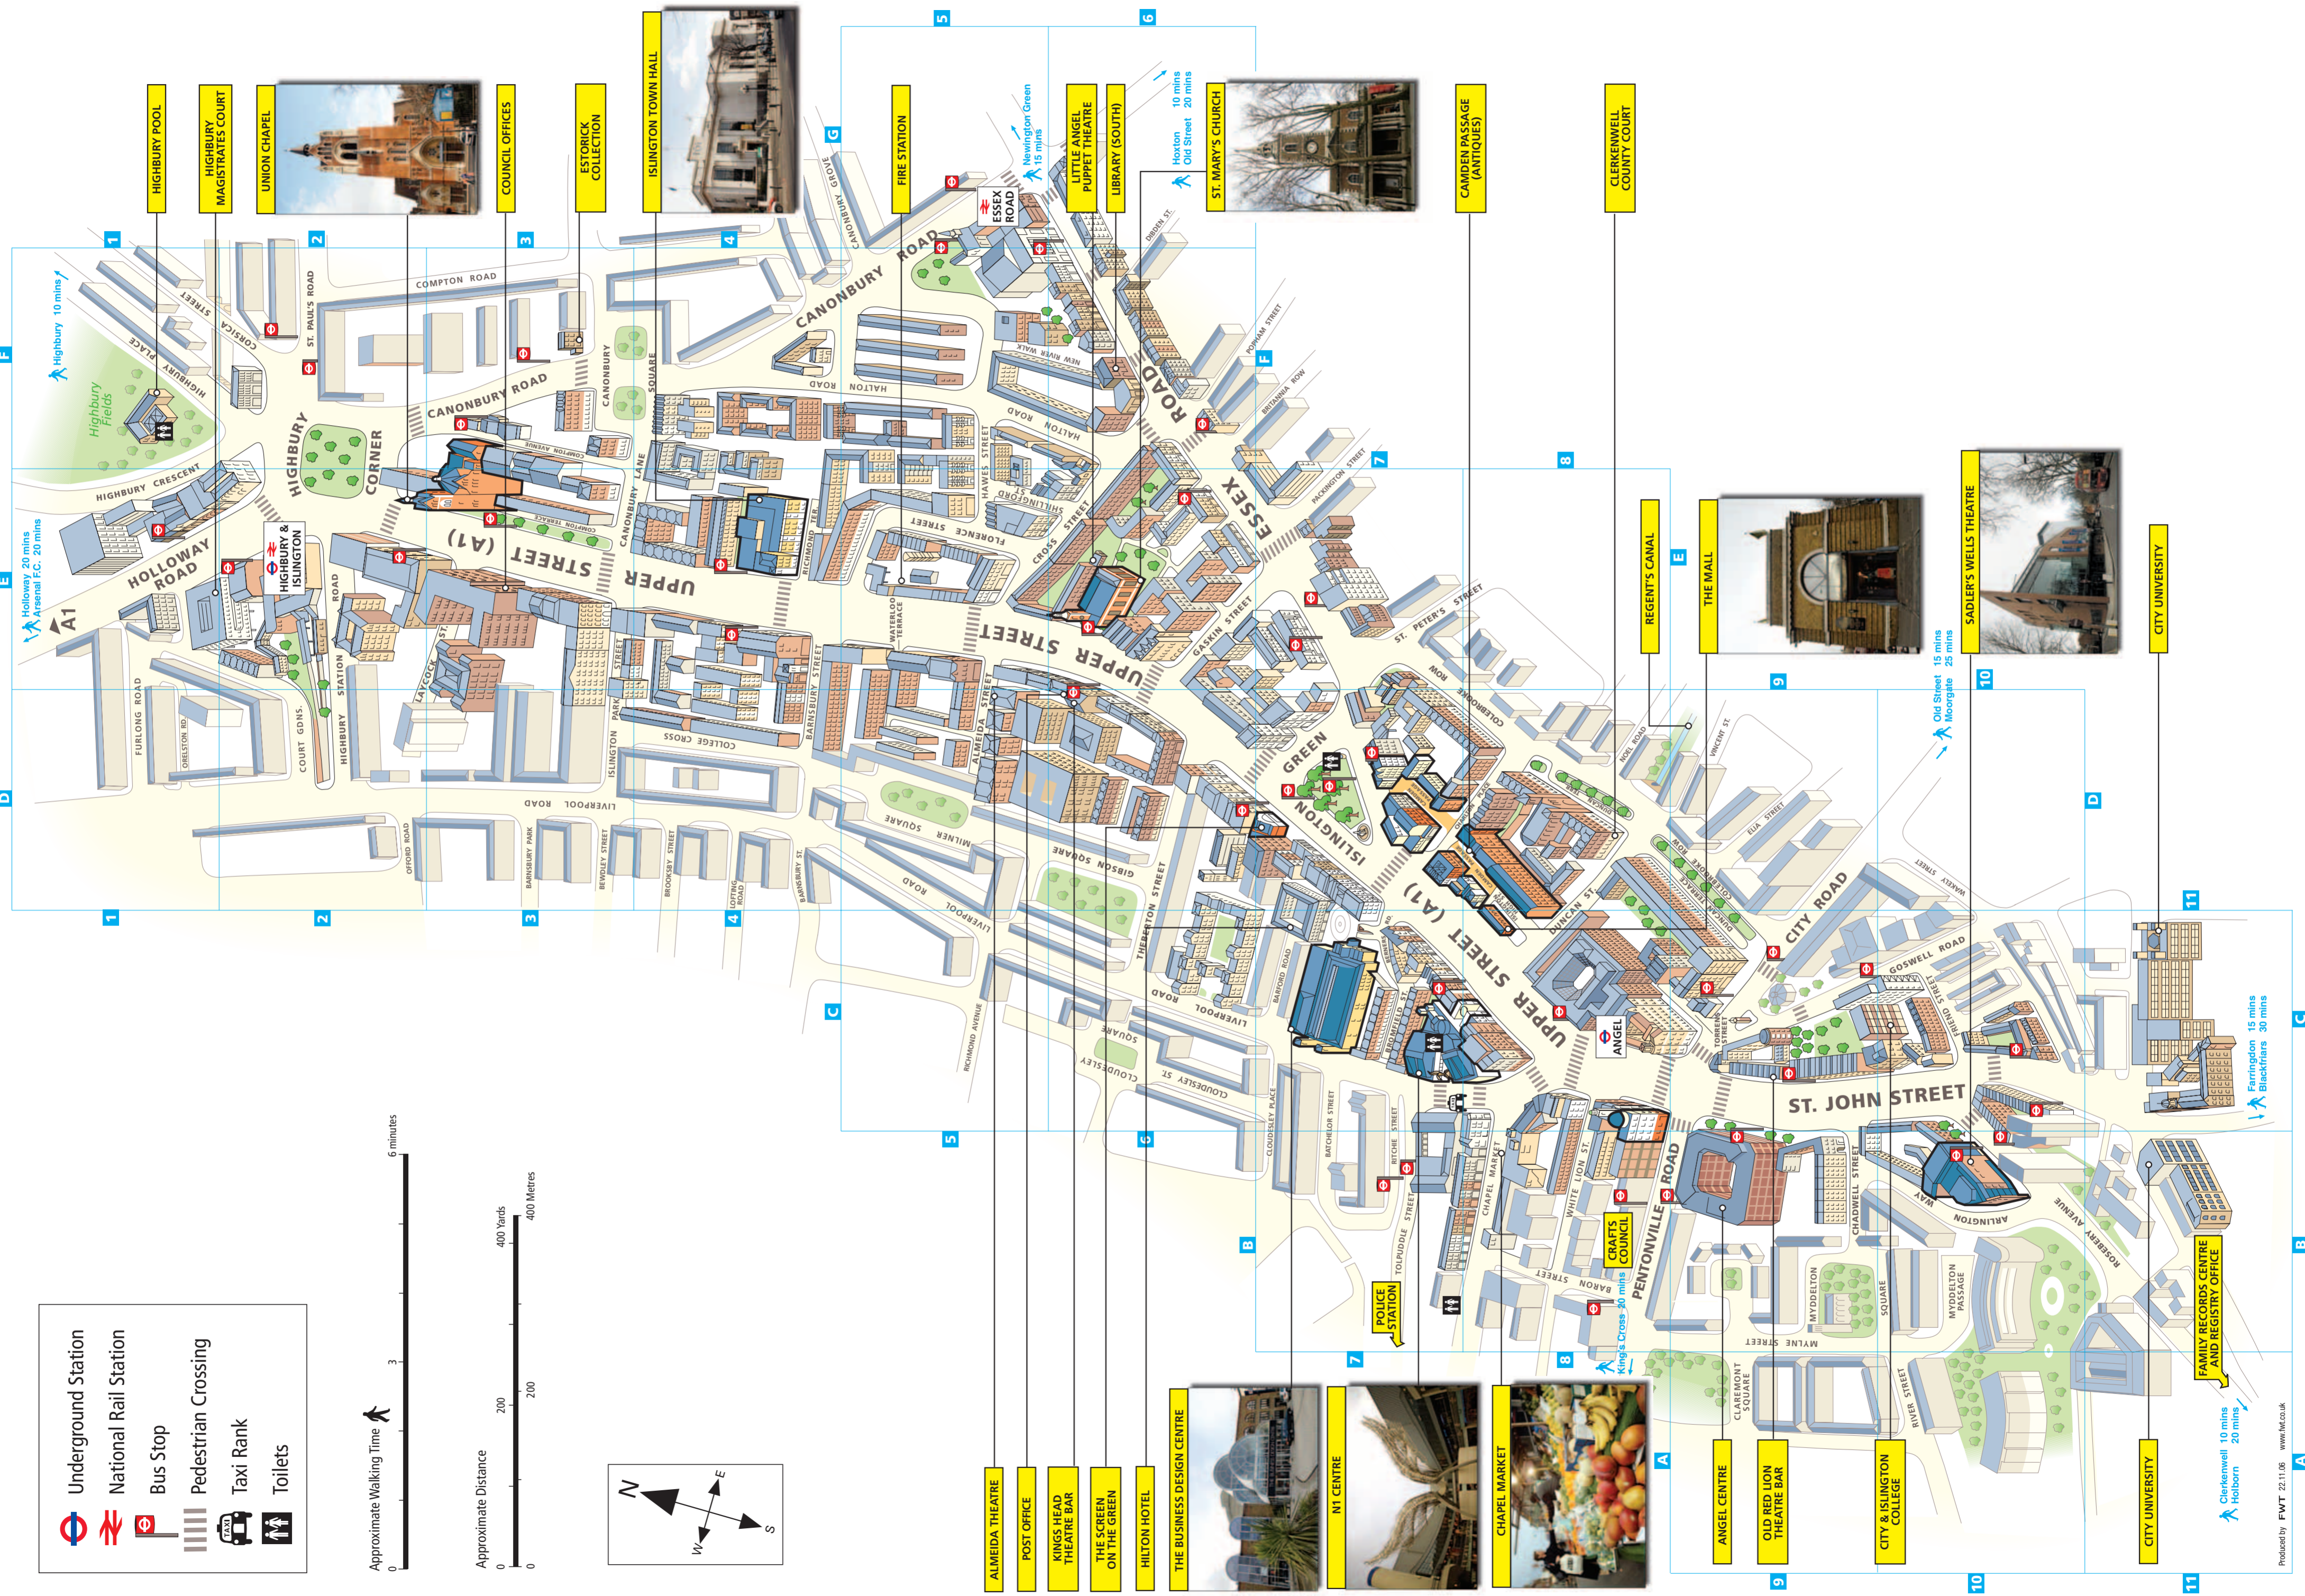

-  Underground Station
-  National Rail Station
-  Bus Stop
-  Pedestrian Crossing
-  Taxi Rank
-  Toilets

Approximate Walking Time 

0 3 6 minutes

Approximate Distance

0 200 400 Yards

0 200 400 Metres

-  ALMEIDA THEATRE
-  POST OFFICE
-  KINGS HEAD THEATRE BAR
-  THE SCREEN ON THE GREEN
-  HILTON HOTEL
-  THE BUSINESS DESIGN CENTRE
-  N1 CENTRE
-  CHAPEL MARKET

-  HIGHBURY POOL
-  HIGHBURY MAGISTRATES COURT
-  UNION CHAPEL
-  COUNCIL OFFICES

-  ESTORICK COLLECTION
-  ISLINGTON TOWN HALL

-  FIRE STATION

-  LITTLE ANGEL PUPPET THEATRE
-  LIBRARY (SOUTH)

-  ST. MARY'S CHURCH