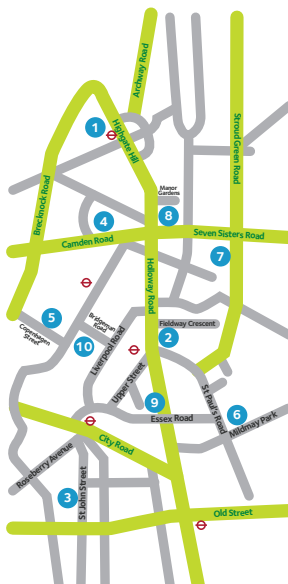

Islington Library Locations

- 1 Archway Library
- 2 Central Library
- 3 Finsbury Library
- 3 Islington Local History Centre
- 3 Islington Museum
- 4 Home Library Service
- 4 John Barnes Library
- 5 Lewis Carroll Children's Library
- 6 Mildmay Library
- 7 N4 Library
- 8 North Library
- 9 South Library
- 10 West Library