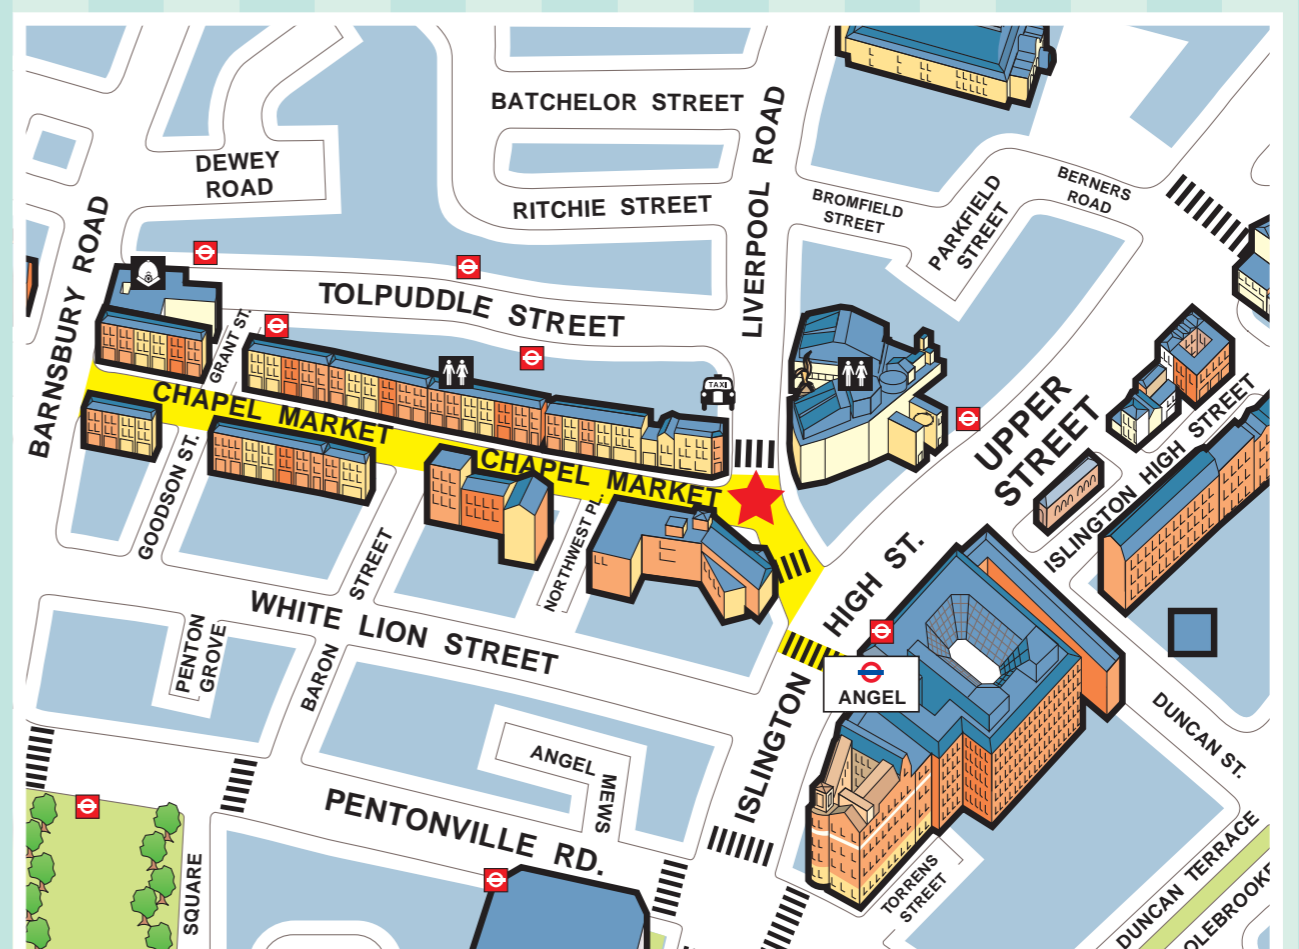

Supported by

angel AIM
Action
Improve-
Maintain

ISLINGTON