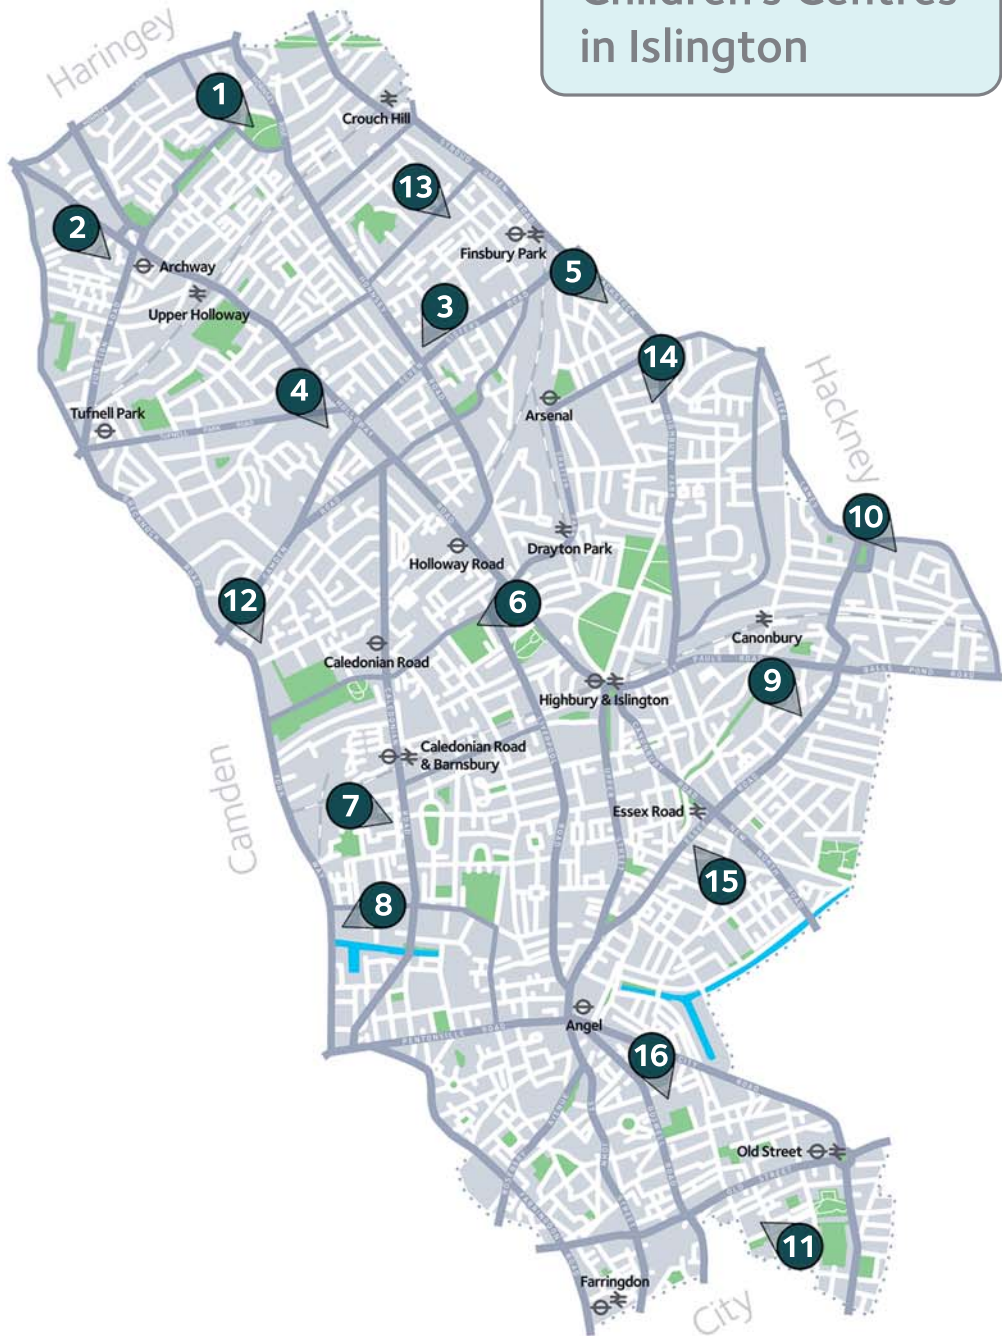

Children's Centres in Islington

1	Margaret McMillan Nursery School and Children's Centre Hornsey Rise, N19 3SF, 020 7281 2745
2	Archway Children's Centre Vorley Road, Archway, N19 5HE, 020 7527 4827 Hargrave Park Extended Community School (childcare places) 51 Bredgar Road, N19 5BS, 020 7272 3989
3	Hornsey Road Children's Centre 8 Tiltman Place, Hornsey Road, N7 7EN, 020 7527 2005
4	Willow Children's Centre 1a Holbrooke Court, N7 0BF, 020 7527 1990/1
5	Ambler Children's Centre Ambler Primary School, Blackstock Road, N4 2DR, 020 7359 7628
6	Paradise Park Children's Centre 164 Mackenzie Road, N7 8SE, 020 7697 7330
7	Bemerton Children's Centre 1a Coatbridge House, Carnoustie Drive, N1 0DX, 020 7527 4806
8	Kate Greenaway Nursery School and Children's Centre York Way Court, Copenhagen Street, N1 0UH, 020 7527 4850
9	New River Green Children's Centre 23 Ramsay Walk, N1 2SX, 020 7527 4813
10	The Factory Children's Centre 107 Matthias Road, N16 8NP, 020 7923 9879
11	Golden Lane Children's Centre Golden Lane Campus, Whitecross Street, EC1Y 8JA, 020 7786 4800 (entrance through Fortune Park, 8am to 4pm)
12	Hungerford School and Children's Centre 249 Hungerford Road, N7 9LF Hungerford Children's Centre: 020 7619 9149 Hungerford Primary School and Nursery: 020 7607 4187 Goodinge Site (Corporation Street, N7 9EH): 020 7607 5850 Robert Blair Primary School (childcare places): 020 7607 4115
13	North Islington Nursery School and Children's Centre 110-112 Tollington Park, N4 3RB, 020 7527 4844
14	Conewood Street Children's Centre 14 Conewood Street, N5 1DL, 020 7527 4440
15	Packington Children's Centre 190 Packington Square, N1 7UG, 020 7359 3302
16	Moreland and King Square Children's Centre Moreland Community House, 31 Moreland Street, EC1V 8BB 020 7336 8453 (option 1)