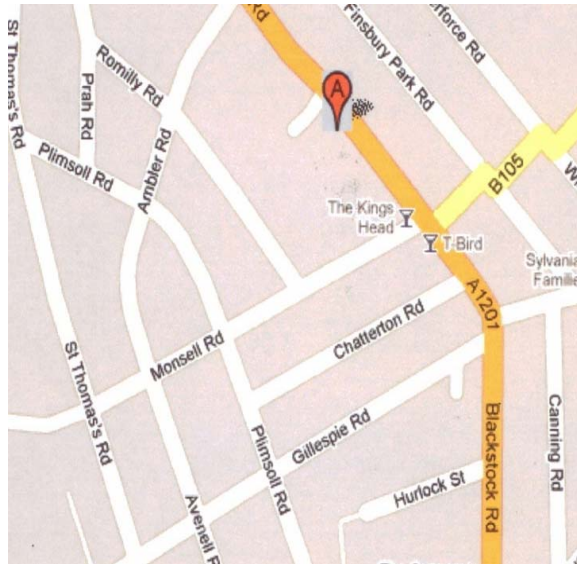

Do you have a child under five or are pregnant? Do you have any worries? Would you like to talk to someone? If so please contact the Family support team on 0207 354 1766.

CELEBRATIONS:
Please look out for flyers

Upcoming events for the spring term:

- ❖ Somali Coffee Morning
- ❖ Turkish Family Event

About Ambler Children's Centre

Ambler Children's Centre provides nursery and pre-school care for 96 children ranging from 6 months to 5 years.

The centre is located at Blackstock Road, within Ambler Primary School but can also be easily accessed via Romilly Road.

The opening hours are 8am to 6pm
Monday to Friday

Ambler Children's Centre
@

Ambler Primary School
Blackstock Road
London
N4 2DR
Tel: 0207 359 7628
Fax: 0207 359 8947

SureStart

ISLINGTON
Children's Services