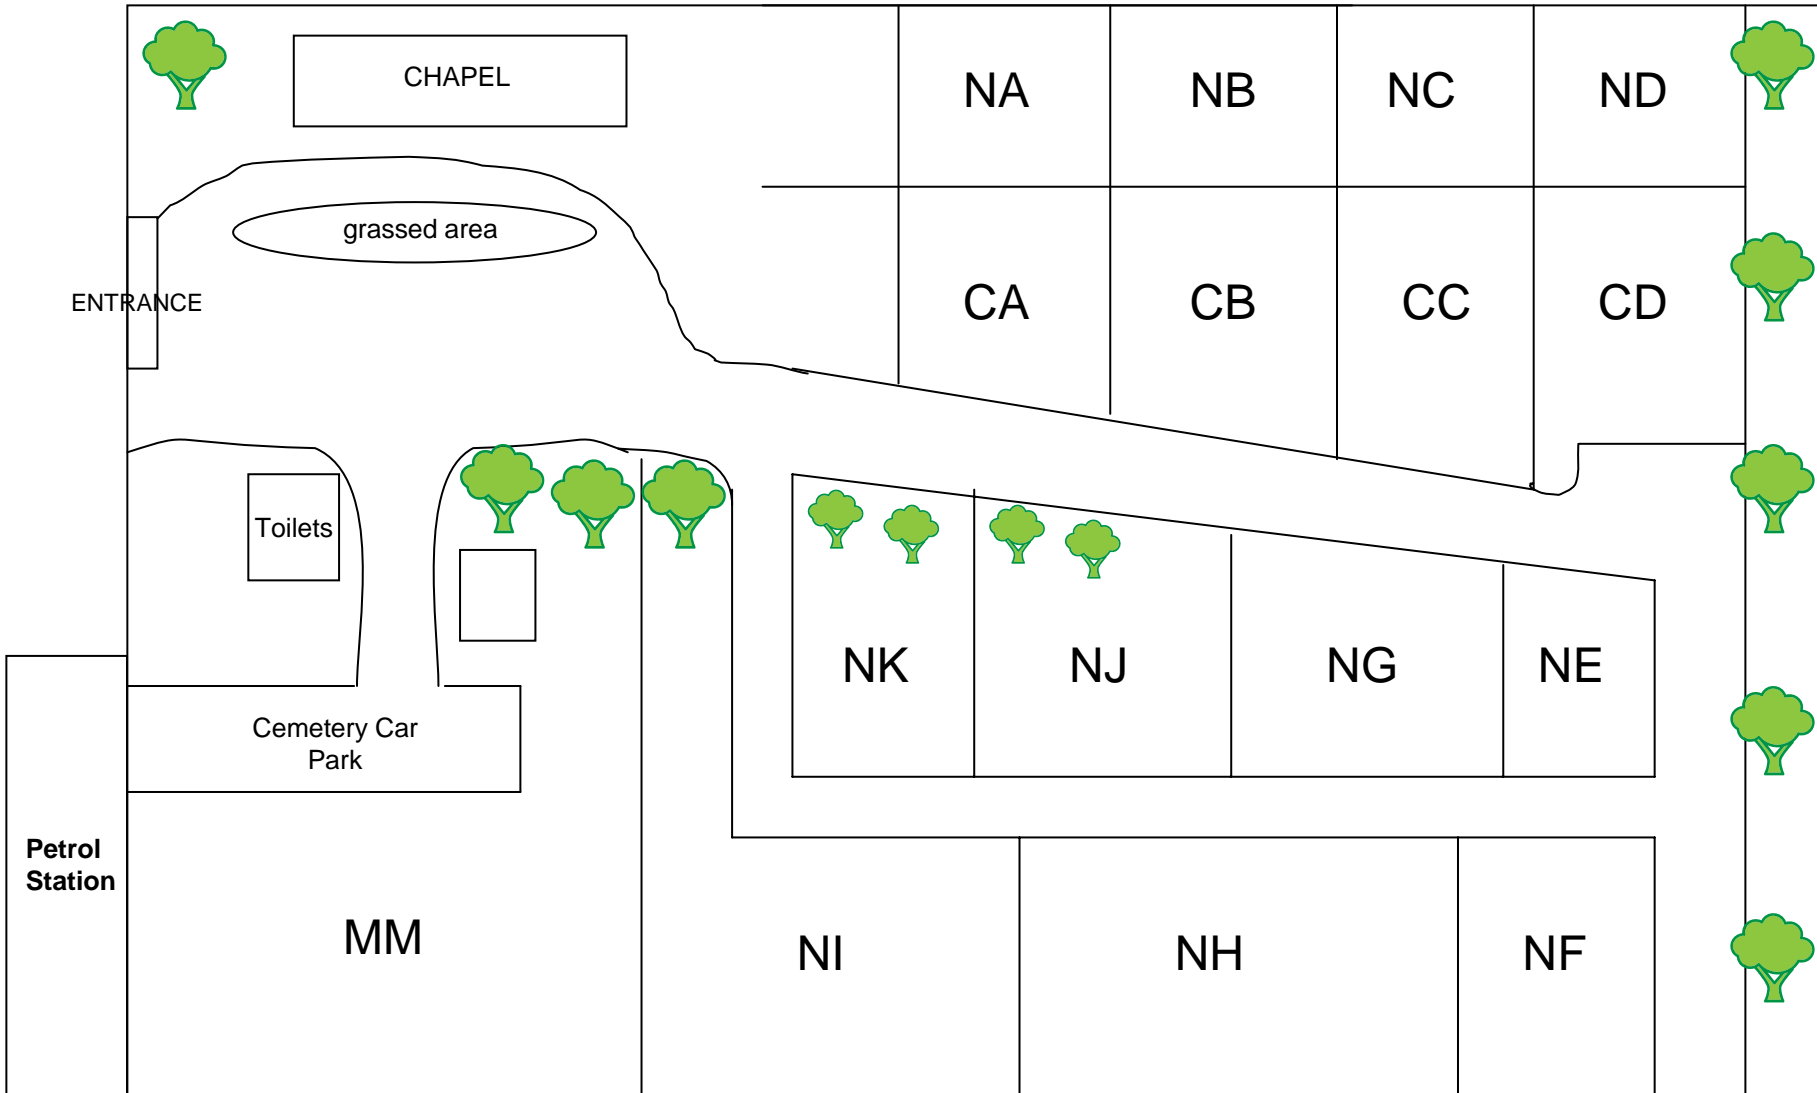

**Trent Park Cemetery**  
**Cockfosters Road,**  
**Enfield EN4 0DZ**  
**Enquires 020 7527 8300**

Opening times: Mondays to Thursdays 9am - 4pm, Fridays 9am - 3.30 pm  
Saturdays, Sundays and Bank Holidays: Summer - 9am to 5pm, Winter - 9am to 4pm  
Christmas Day: 10am to 2pm

**C  
O  
C  
K  
F  
O  
S  
T  
E  
R  
S  
  
R  
O  
A  
D**

Cockfosters  
Underground  
Station